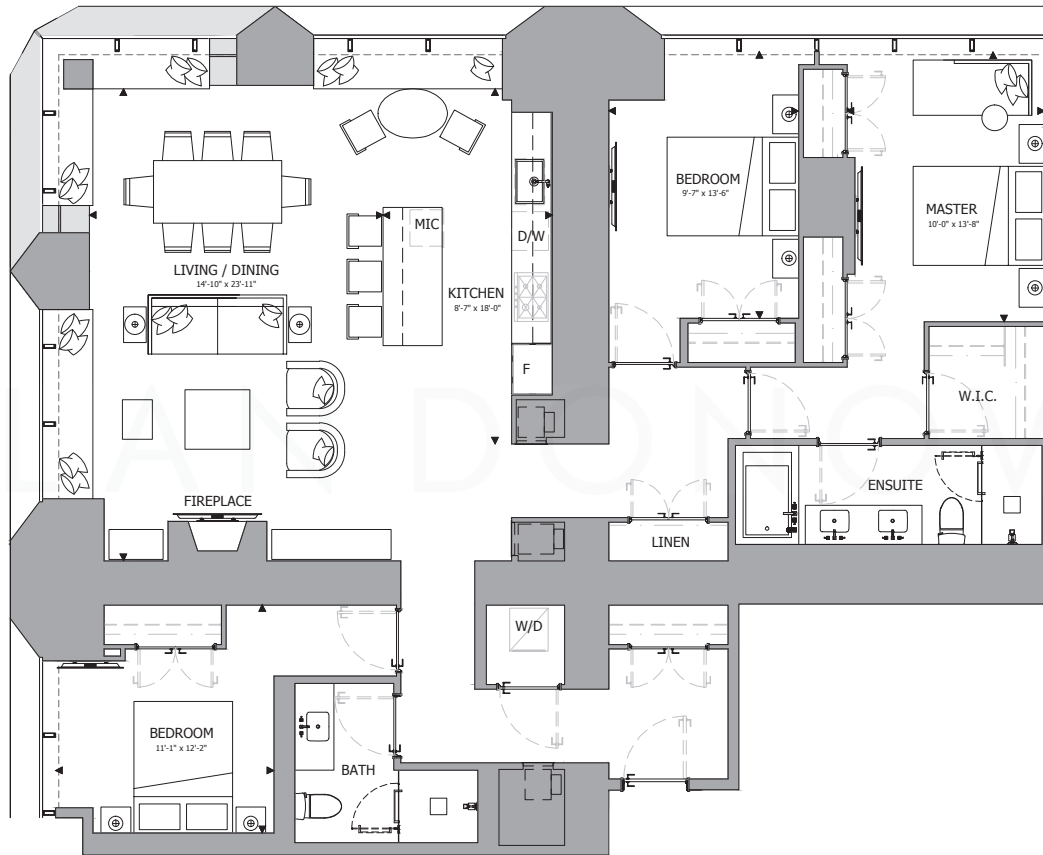

THE ONE - Suite 04

High-Rise Collection | Floors: 62-76 | Size: 1,909 Square Feet
Bedroom: Three | Bathroom: Two Full | Exposure: North-West

DYLAN DONOVAN

Direct: 416-317-4040 | Office: 416-925-9191 | Email: dylan@dylandonovan.ca