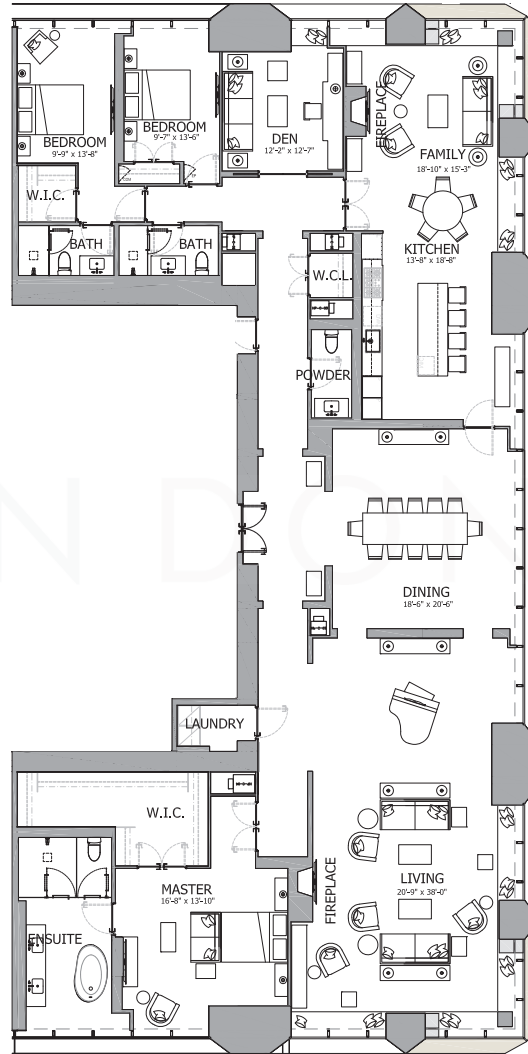

THE ONE - Sub Penthouse A

Floors: 79-81 | Size: 4,351 Square Feet

Bedroom: Three & Den | Bathroom: Three Full + One Half | Exposure: East

DYLANDONOVAN

Direct: 416-317-4040 | Office: 416-925-9191 | Email: dylan@dylandonovan.ca