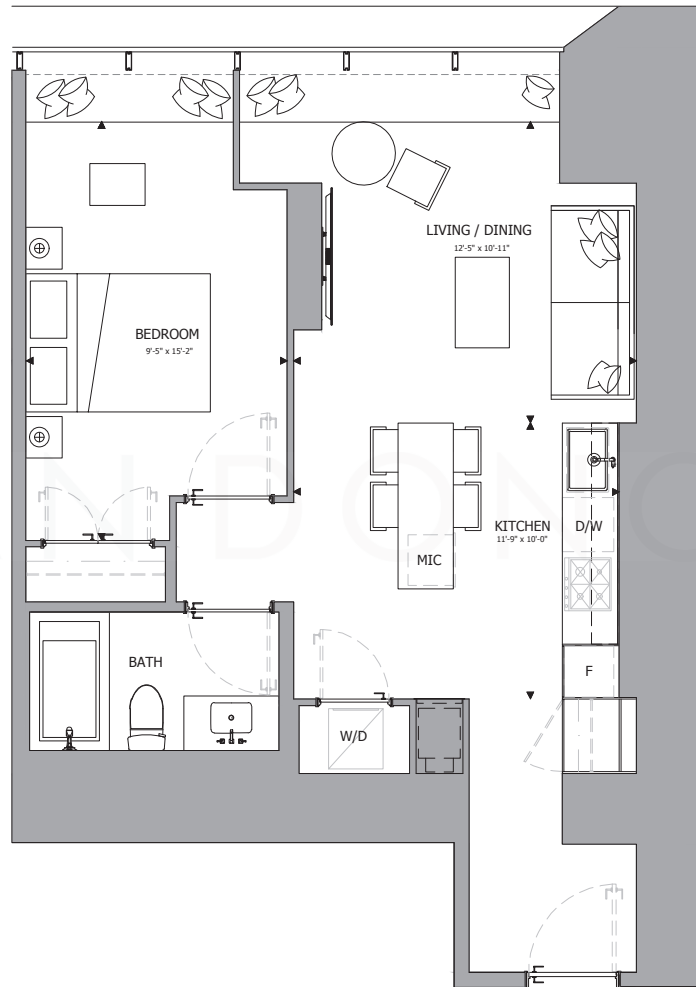

THE ONE - Suite 01 / 06 (A)

Tower Collection | Floors: 19-36 & 36-48 | Size: 725 / 733 Square Feet
Bedroom: One & Den | Bathroom: One Full | Exposure: North / South

DYLANDONOVAN

Direct: 416-317-4040 | Office: 416-925-9191 | Email: dylan@dylandonovan.ca