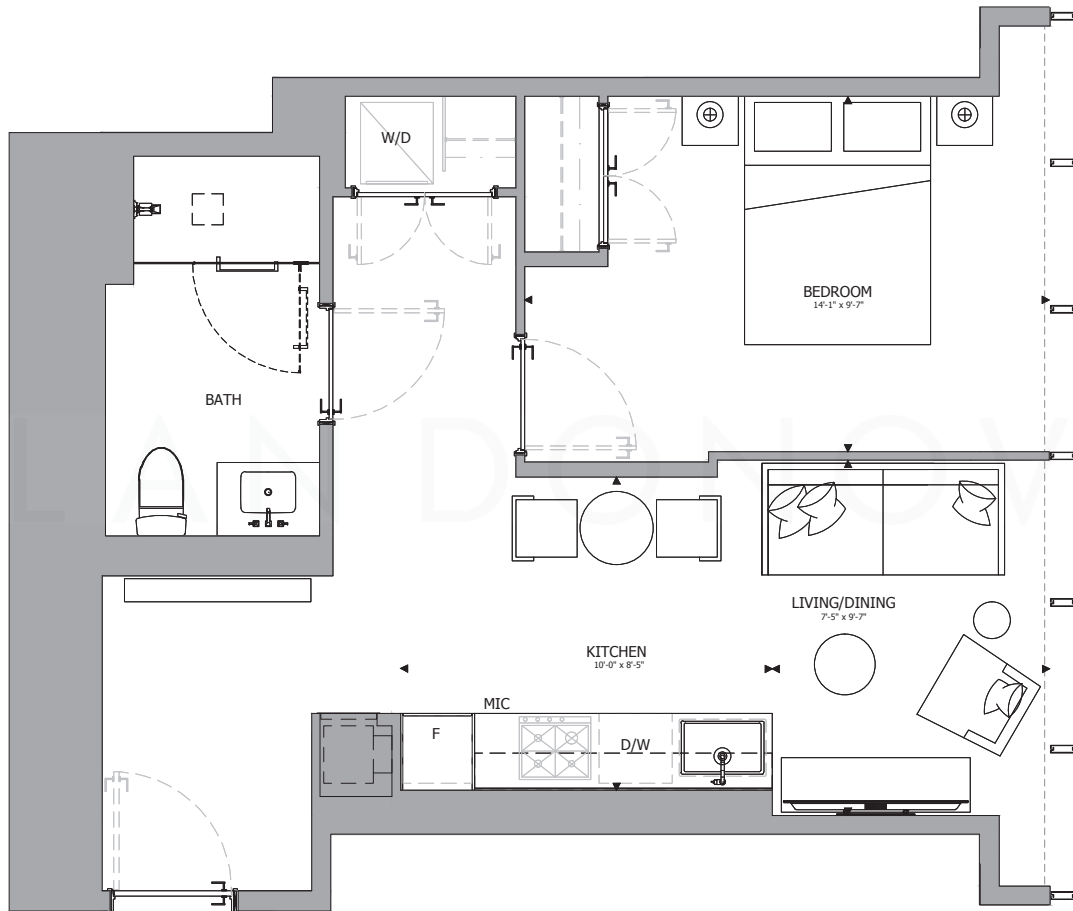

THE ONE - Suite 03(A)

Tower Collection | Floors: 19-36 & 39-48 | Size: 591 Square Feet
Bedroom: One | Bathroom: One Full | Exposure: West

DYLAN DONOVAN

Direct: 416-317-4040 | Office: 416-925-9191 | Email: dylan@dylandonovan.ca