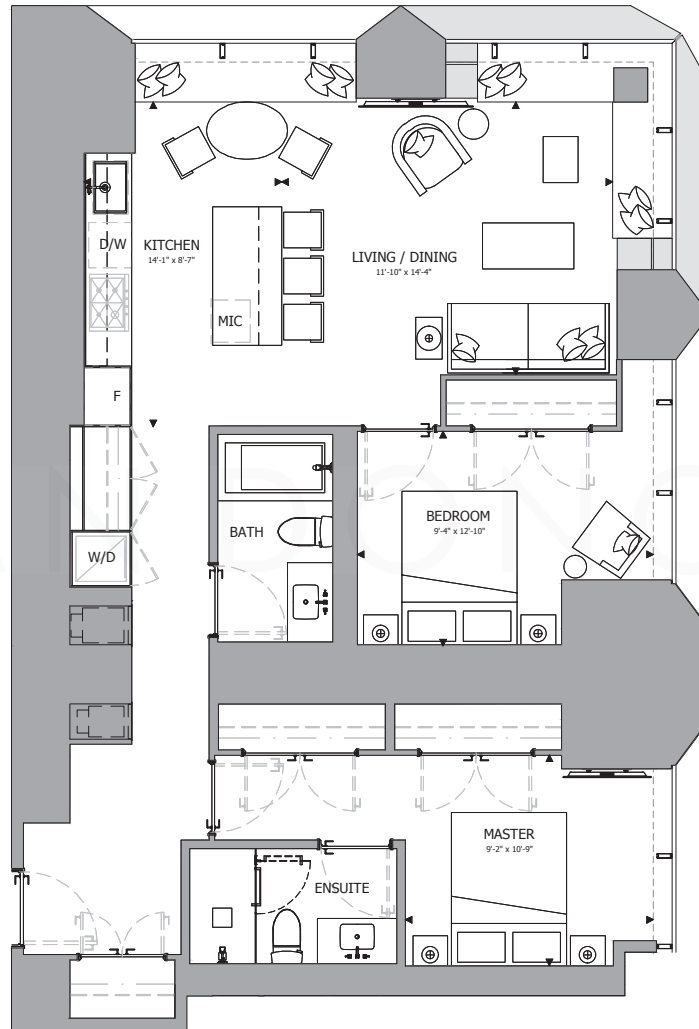

THE ONE - Suite 04

Tower Collection | Floors: 19-36 & 39-48 | Size: 1,101 Square Feet
Bedroom: Two | Bathroom: Two Full | Exposure: South-East

DYLAN DONOVAN

Direct: 416-317-4040 | Office: 416-925-9191 | Email: dylan@dylandonovan.ca