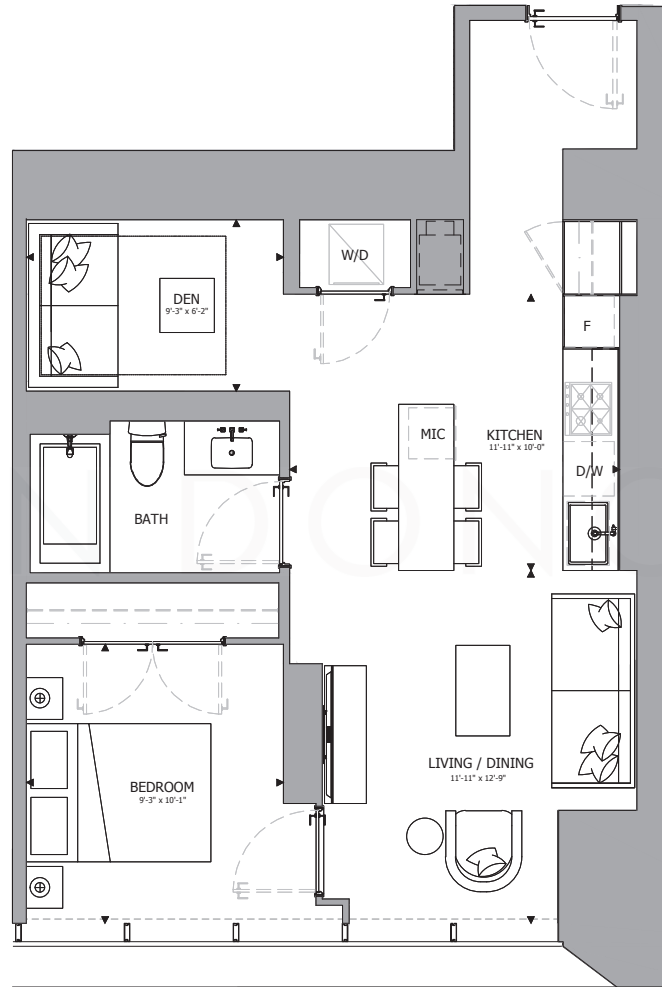

# THE ONE - Suite 05 / 10 (A)

Tower Collection | Floors: 19-36 & 39-48 | Size: 730 / 725 Square Feet  
Bedroom: One & Den | Bathroom: One Full | Exposure: South / North