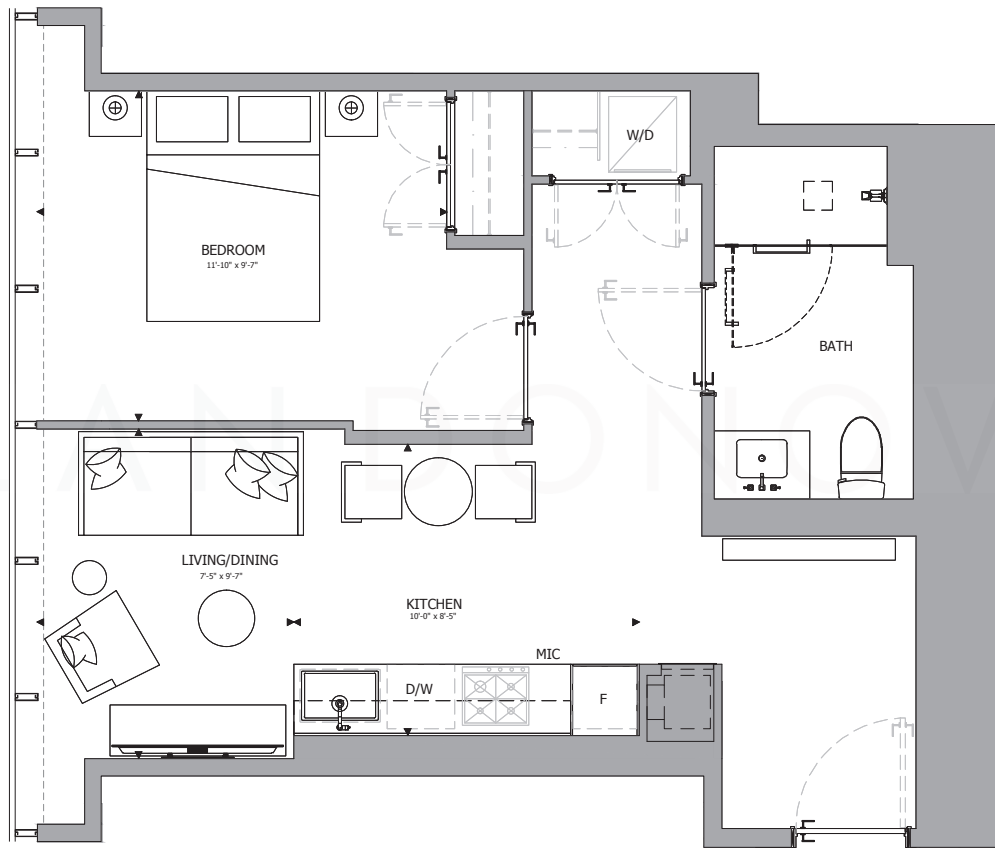

THE ONE - Suite 08

Tower Collection | Floors: 19-36 & 39-48 | Size: 591 Square Feet
Bedroom: One | Bathroom: One Full | Exposure: West

DYLANDONOVAN

Direct: 416-317-4040 | Office: 416-925-9191 | Email: dylan@dylandonovan.ca