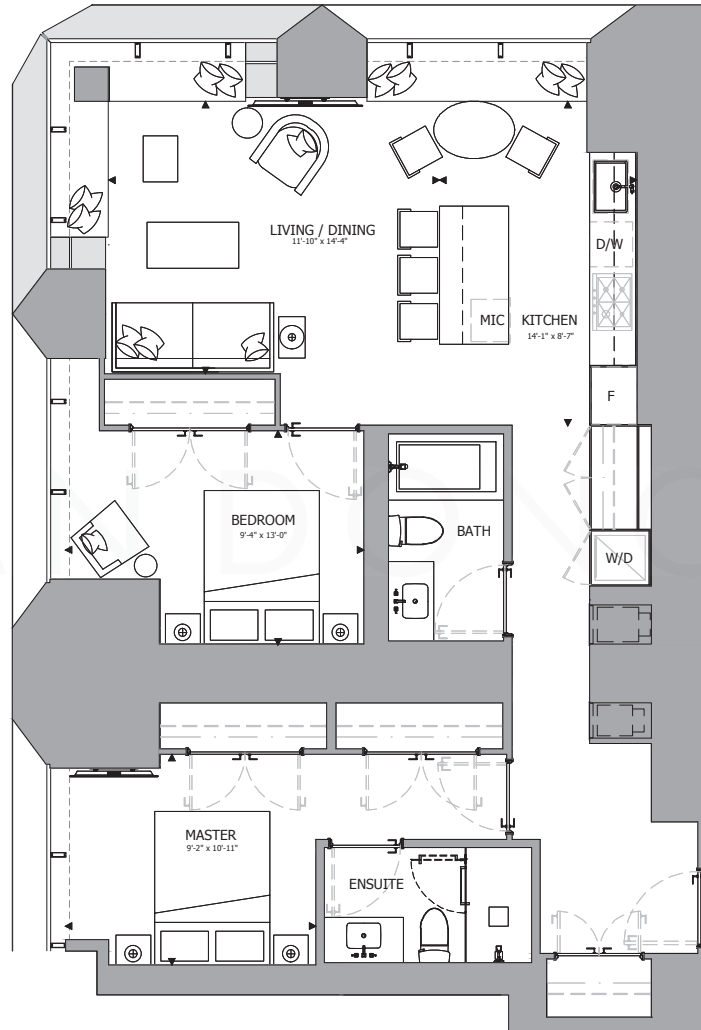

THE ONE - Suite 09

Tower Collection | Floors: 19-36 & 39-48 | Size: 1,166 Square Feet
Bedroom: Two | Bathroom: Two Full | Exposure: North-West

DYLANDONOVAN

Direct: 416-317-4040 | Office: 416-925-9191 | Email: dylan@dylandonovan.ca