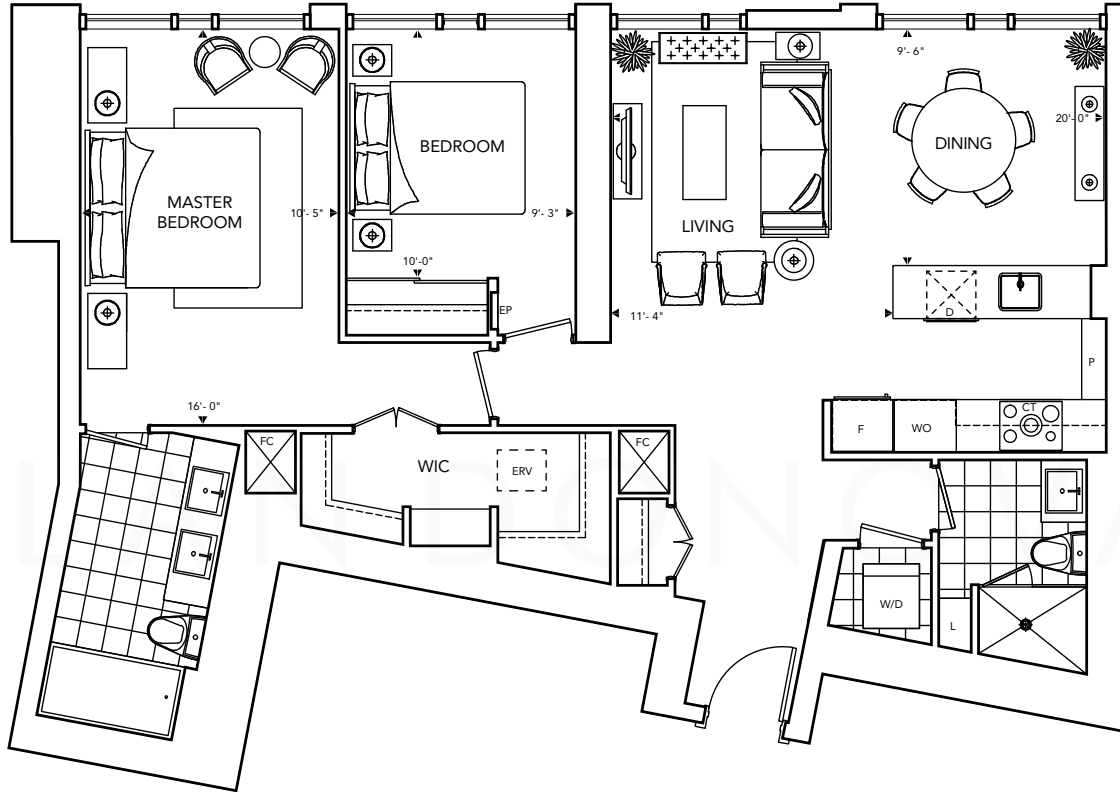

TEN YORK - FLOOR PLANS

Plan: 2D - Signature

Bedroom: 2 | Bathroom: 2 | Size: 1,176 Sq.Ft.

L63 - L65

DYLAN DONOVAN

Direct: 416-317-4040 | Office: 416-925-9191 | Email: dylan@dylandonovan.ca

www.DYLANDONOVAN.ca