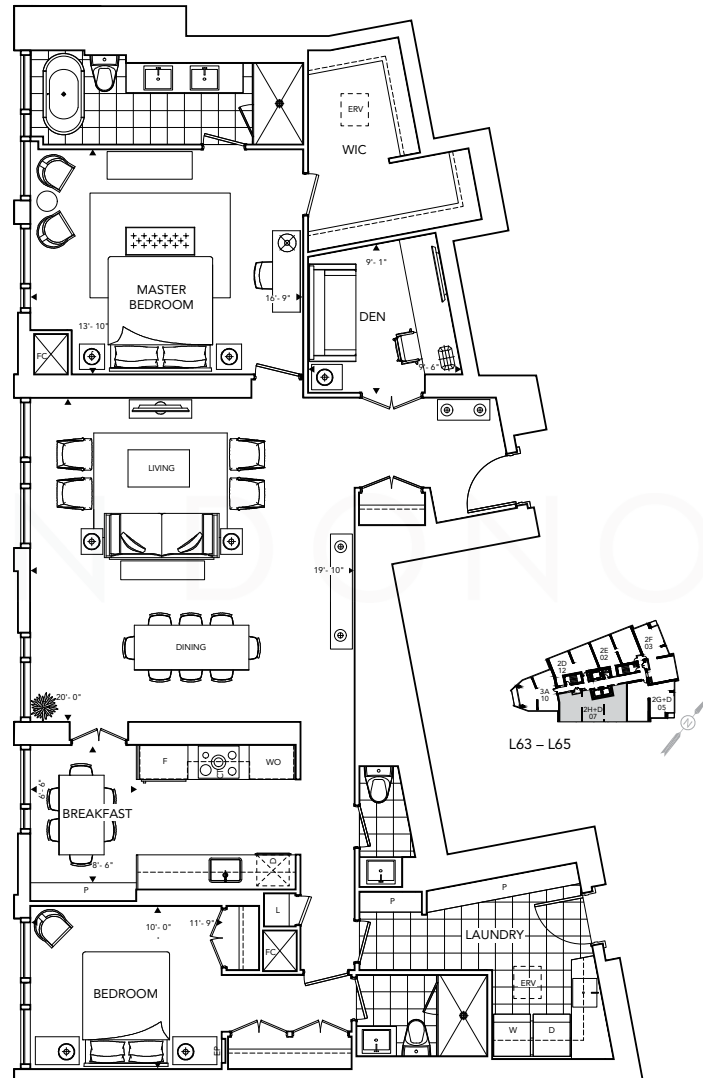

TEN YORK - FLOOR PLANS

Plan: 2H + D - Signature

Bedroom: 2+1 | Bathroom: 2.5 | Size: 1,896 Sq.Ft.

DYLAN DONOVAN

Direct: 416-317-4040 | Office: 416-925-9191 | Email: dylan@dylandonovan.ca

www.DYLANDONOVAN.ca