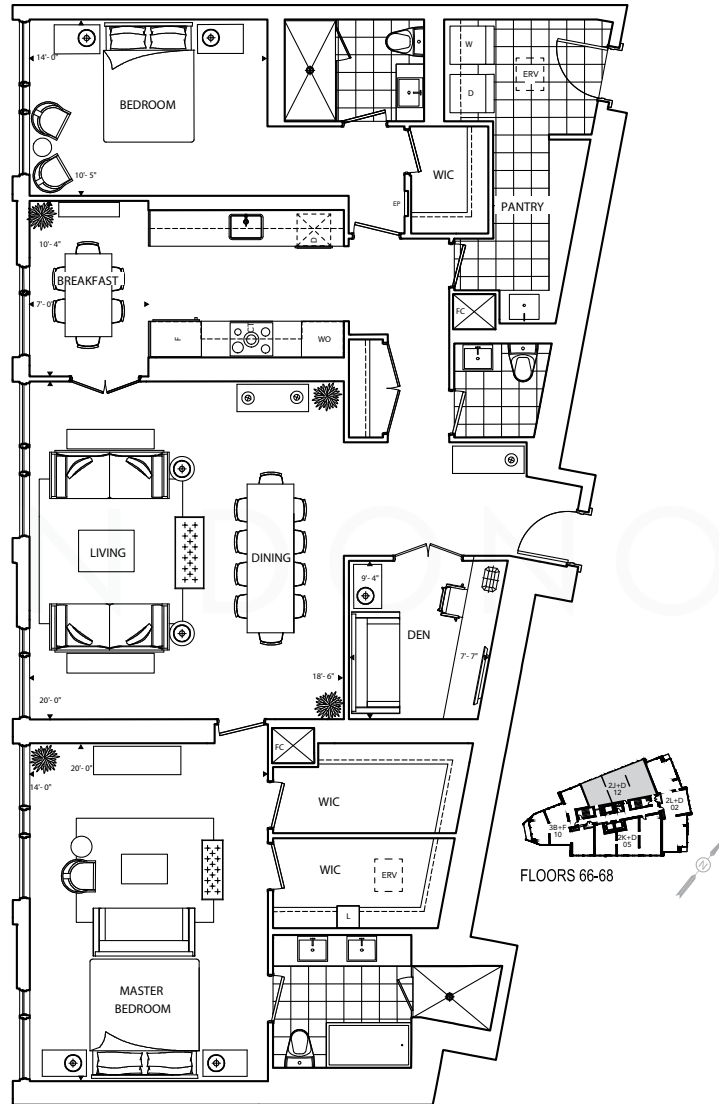

TEN YORK - FLOOR PLANS

Plan: 2J + D - Signature

Bedroom: 2+1 | Bathroom: 2.5 | Size: 2,009 Sq.Ft.

DYLAN DONOVAN

Direct: 416-317-4040 | Office: 416-925-9191 | Email: dylan@dylandonovan.ca

www.DYLANDONOVAN.ca