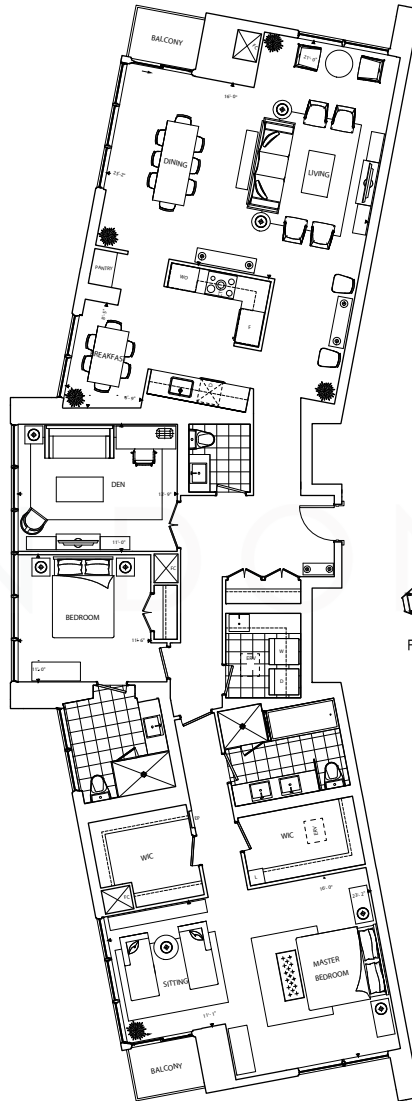

TEN YORK - FLOOR PLANS

Plan: 2L + D - Signature

Bedroom: 2+1 | Bathroom: 2.5 | Size: 2,308 Sq.Ft.

DYLAN DONOVAN

Direct: 416-317-4040 | Office: 416-925-9191 | Email: dylan@dylandonovan.ca

www.DYLANDONOVAN.ca