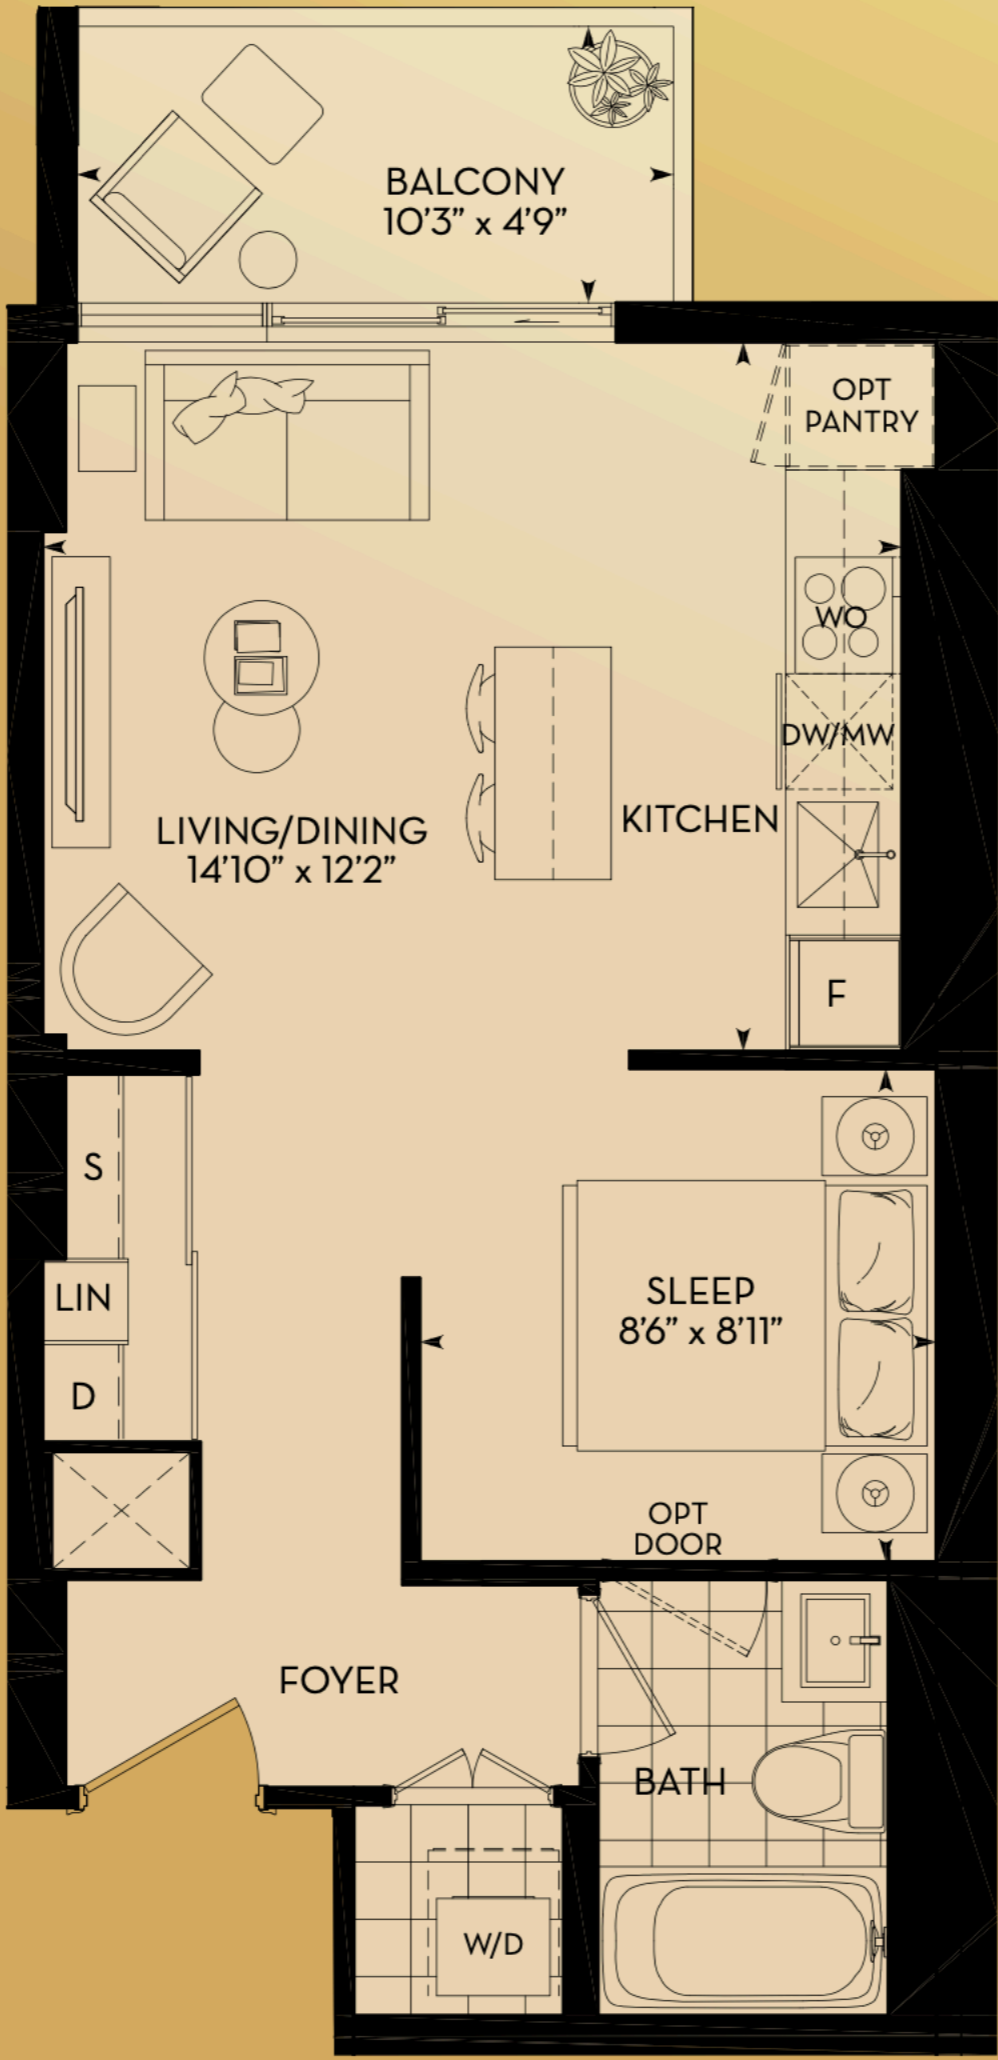

MORGAN

527 SQ.FT.
STUDIO
INDOOR= 478 SQ.FT.
OUTDOOR= 49 SQ.FT.

FLOOR 8 - 10

Sizes and specifications are subject to change without notice. All areas and stated dimensions are approximate. Actual usable floor space, living area and square footage may vary from stated floor area. The unit shown may be the reverse of the unit purchased. The purchase price does not include any furniture. E.&O.E. Oct. 2014.