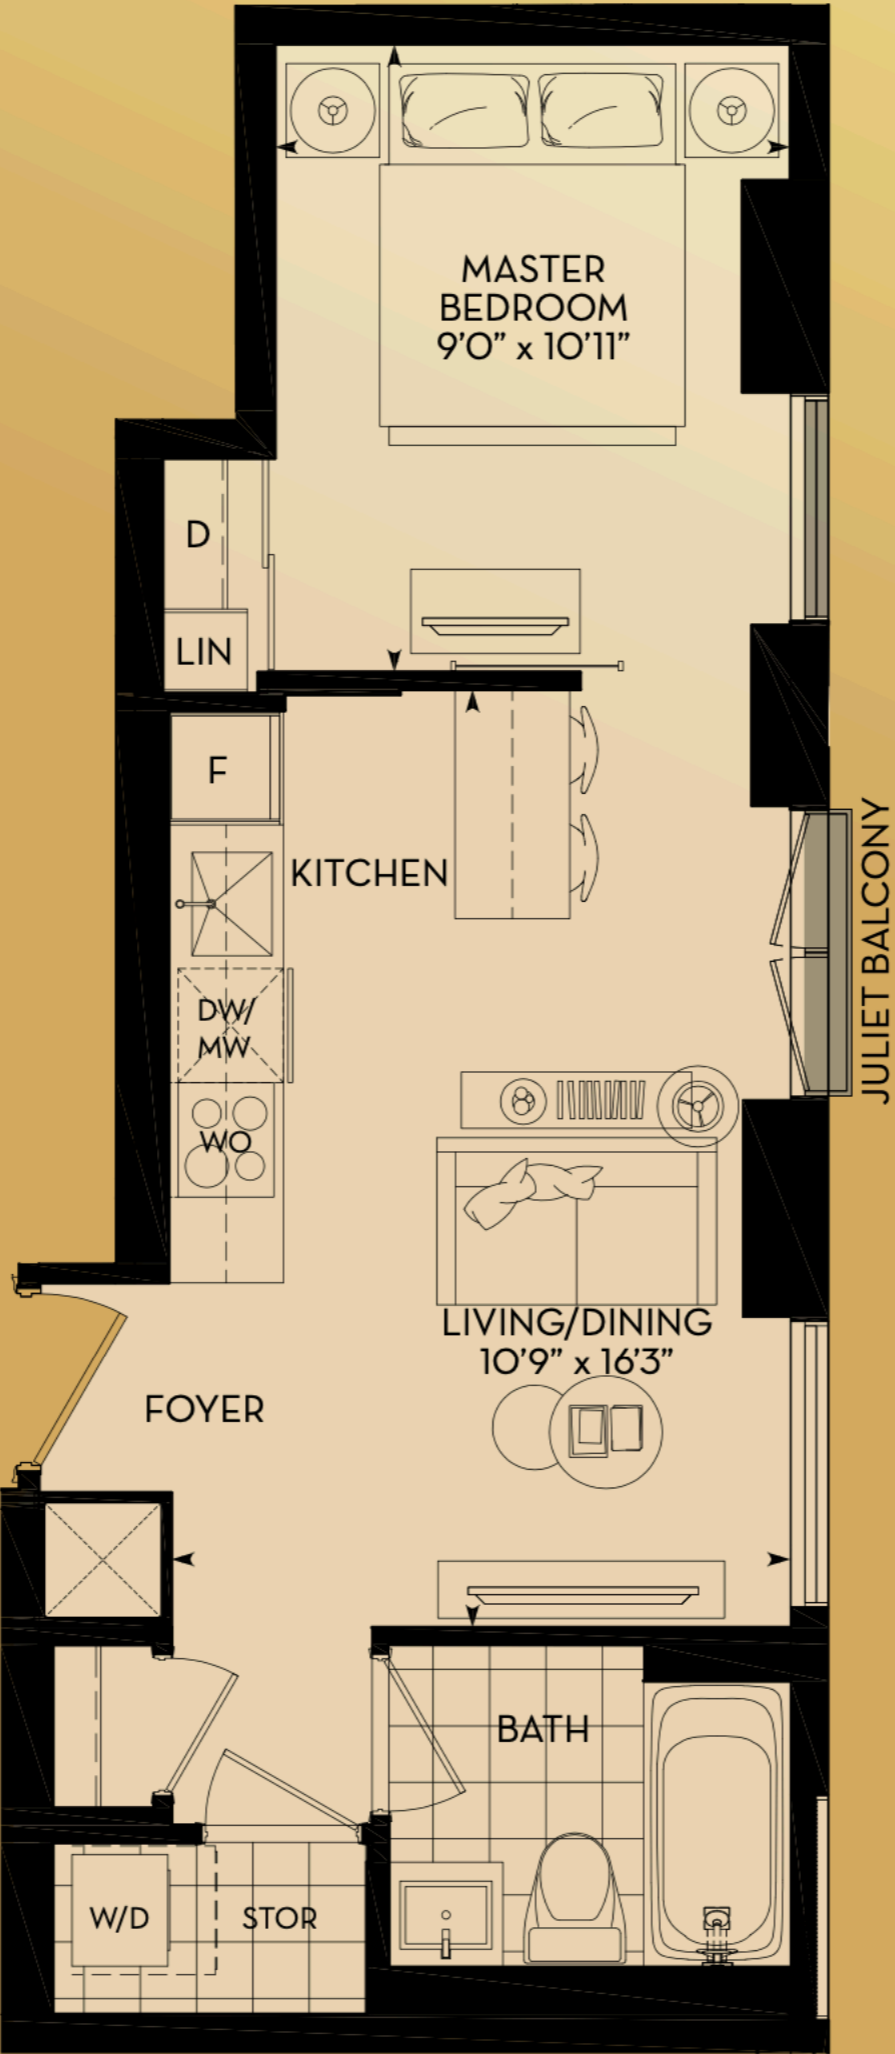

AUDREY

441 SQ.FT.
1 BEDROOM + 1 BATH

Sizes and specifications are subject to change without notice. All areas and stated dimensions are approximate. Actual usable floor space, living area and square footage may vary from stated floor area. The unit shown may be the reverse of the unit purchased. The purchase price does not include any furniture. E.& O.E. Oct. 2014.