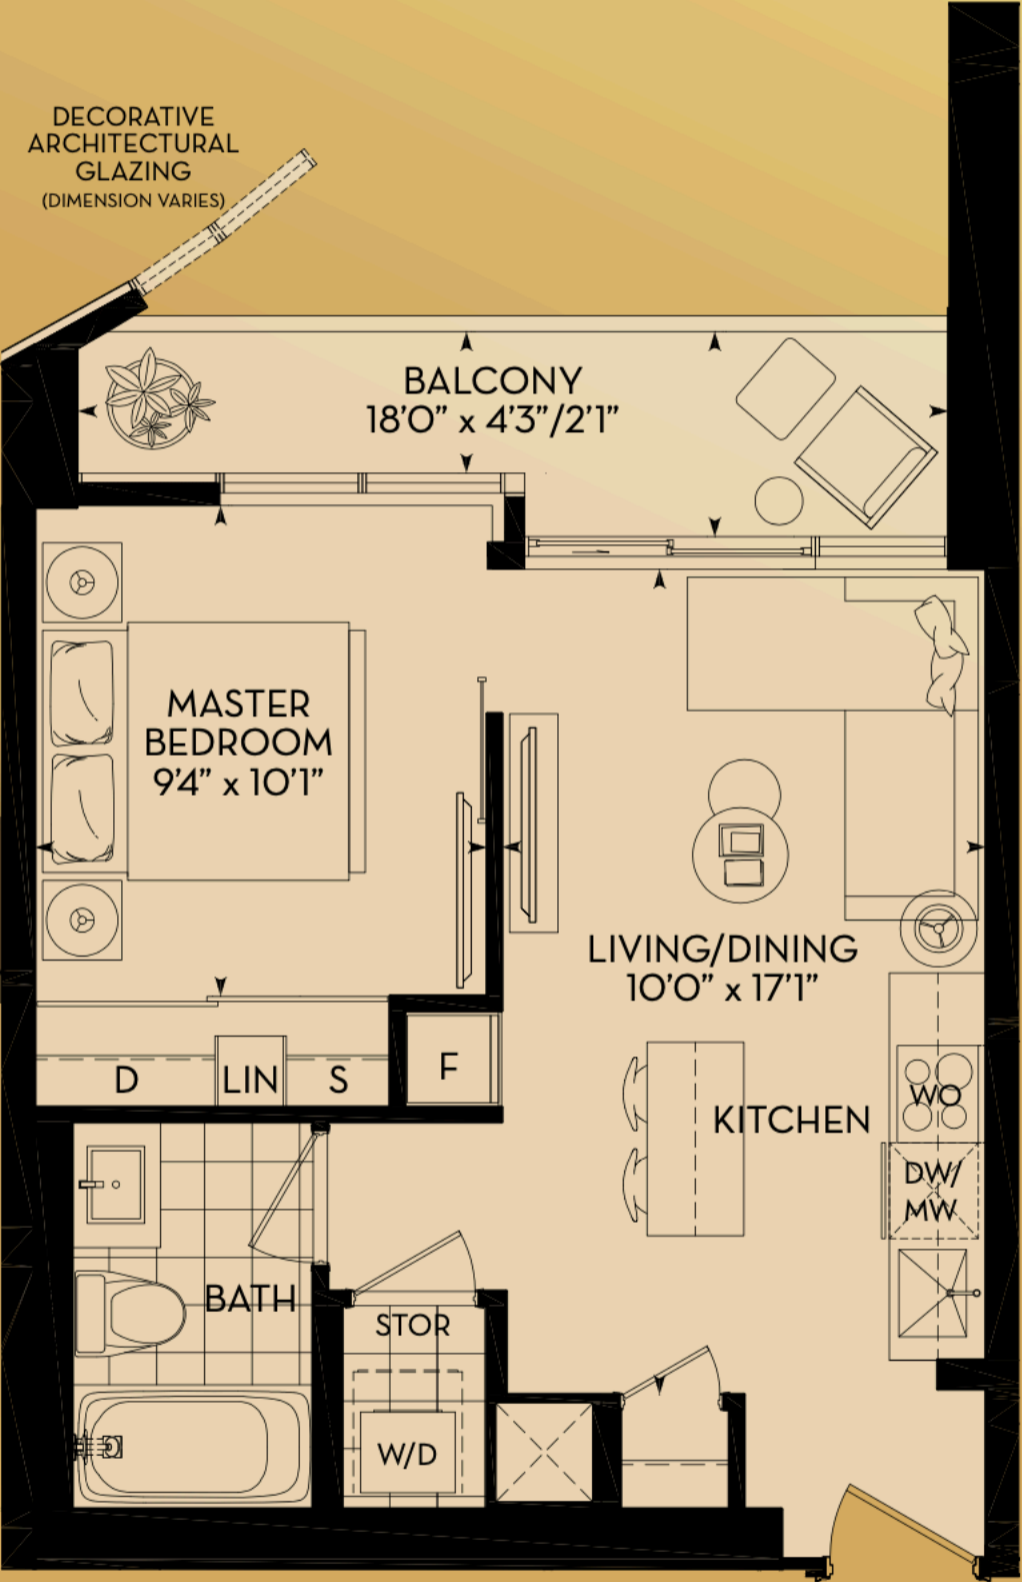

TAYLOR

516 SQ.FT.
1 BEDROOM + 1 BATH
INDOOR= 452 SQ.FT.
OUTDOOR= 64 SQ.FT.

Sizes and specifications are subject to change without notice. All areas and stated dimensions are approximate. Actual usable floor space, living area and square footage may vary from stated floor area. The unit shown may be the reverse of the unit purchased. The purchase price does not include any furniture. E.& O.E. Oct. 2014.