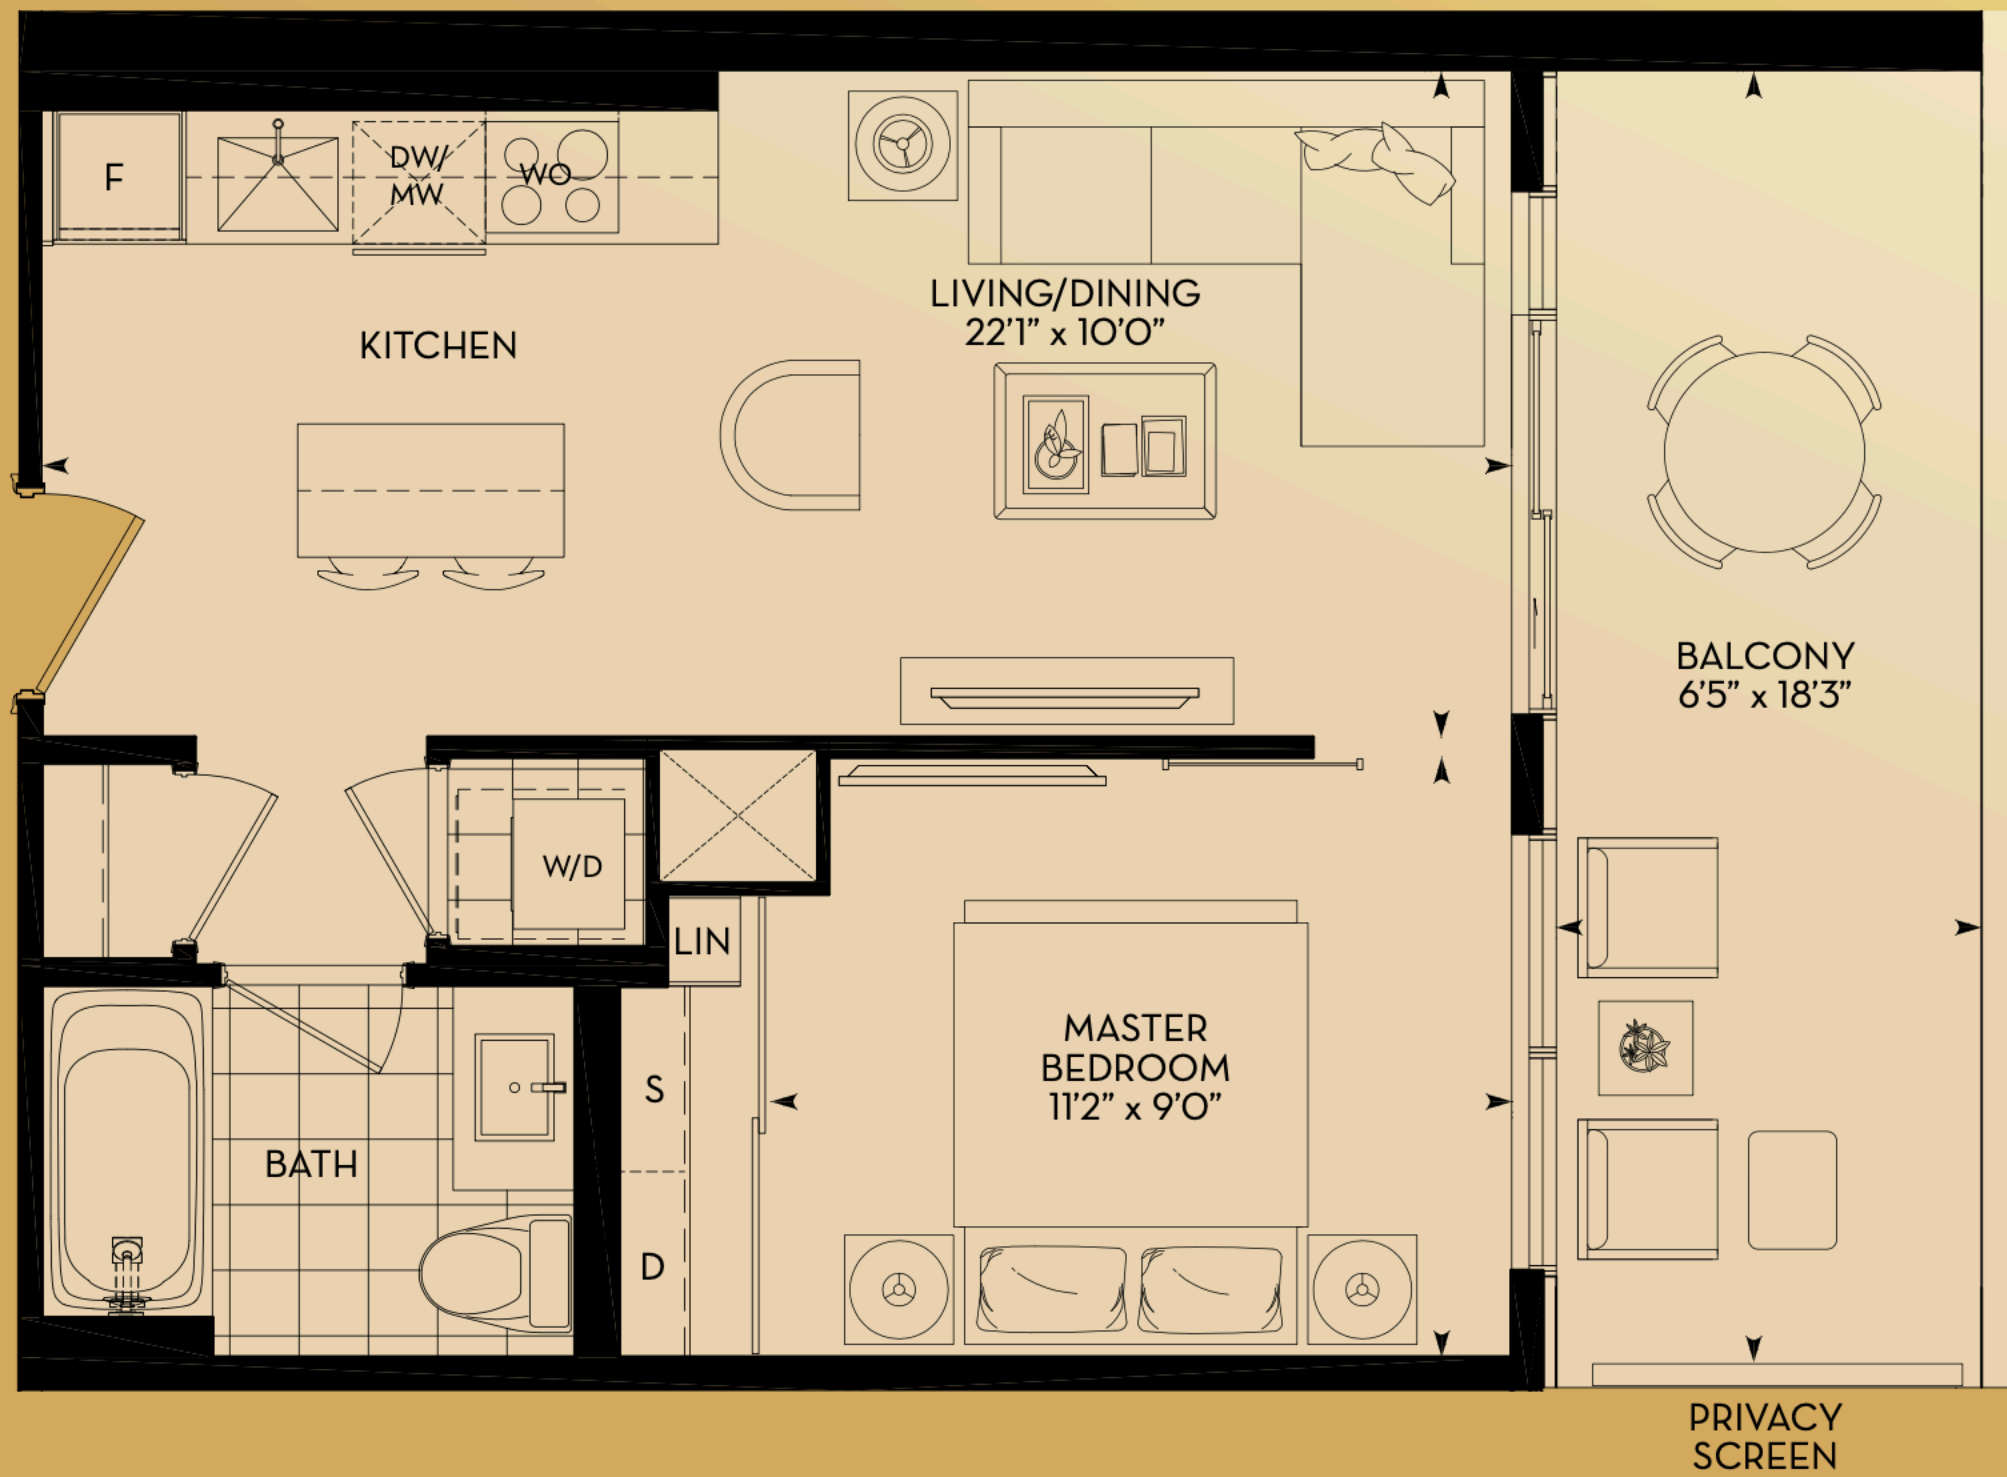

# ELSA

578 SQ.FT.

1 BEDROOM + 1 BATH

INDOOR= 473 SQ.FT.

OUTDOOR= 105 SQ.FT.

Sizes and specifications are subject to change without notice. All areas and stated dimensions are approximate. Actual usable floor space, living area and square footage may vary from stated floor area. The unit shown may be the reverse of the unit purchased. The purchase price does not include any furniture. E.& O.E. Oct. 2014.