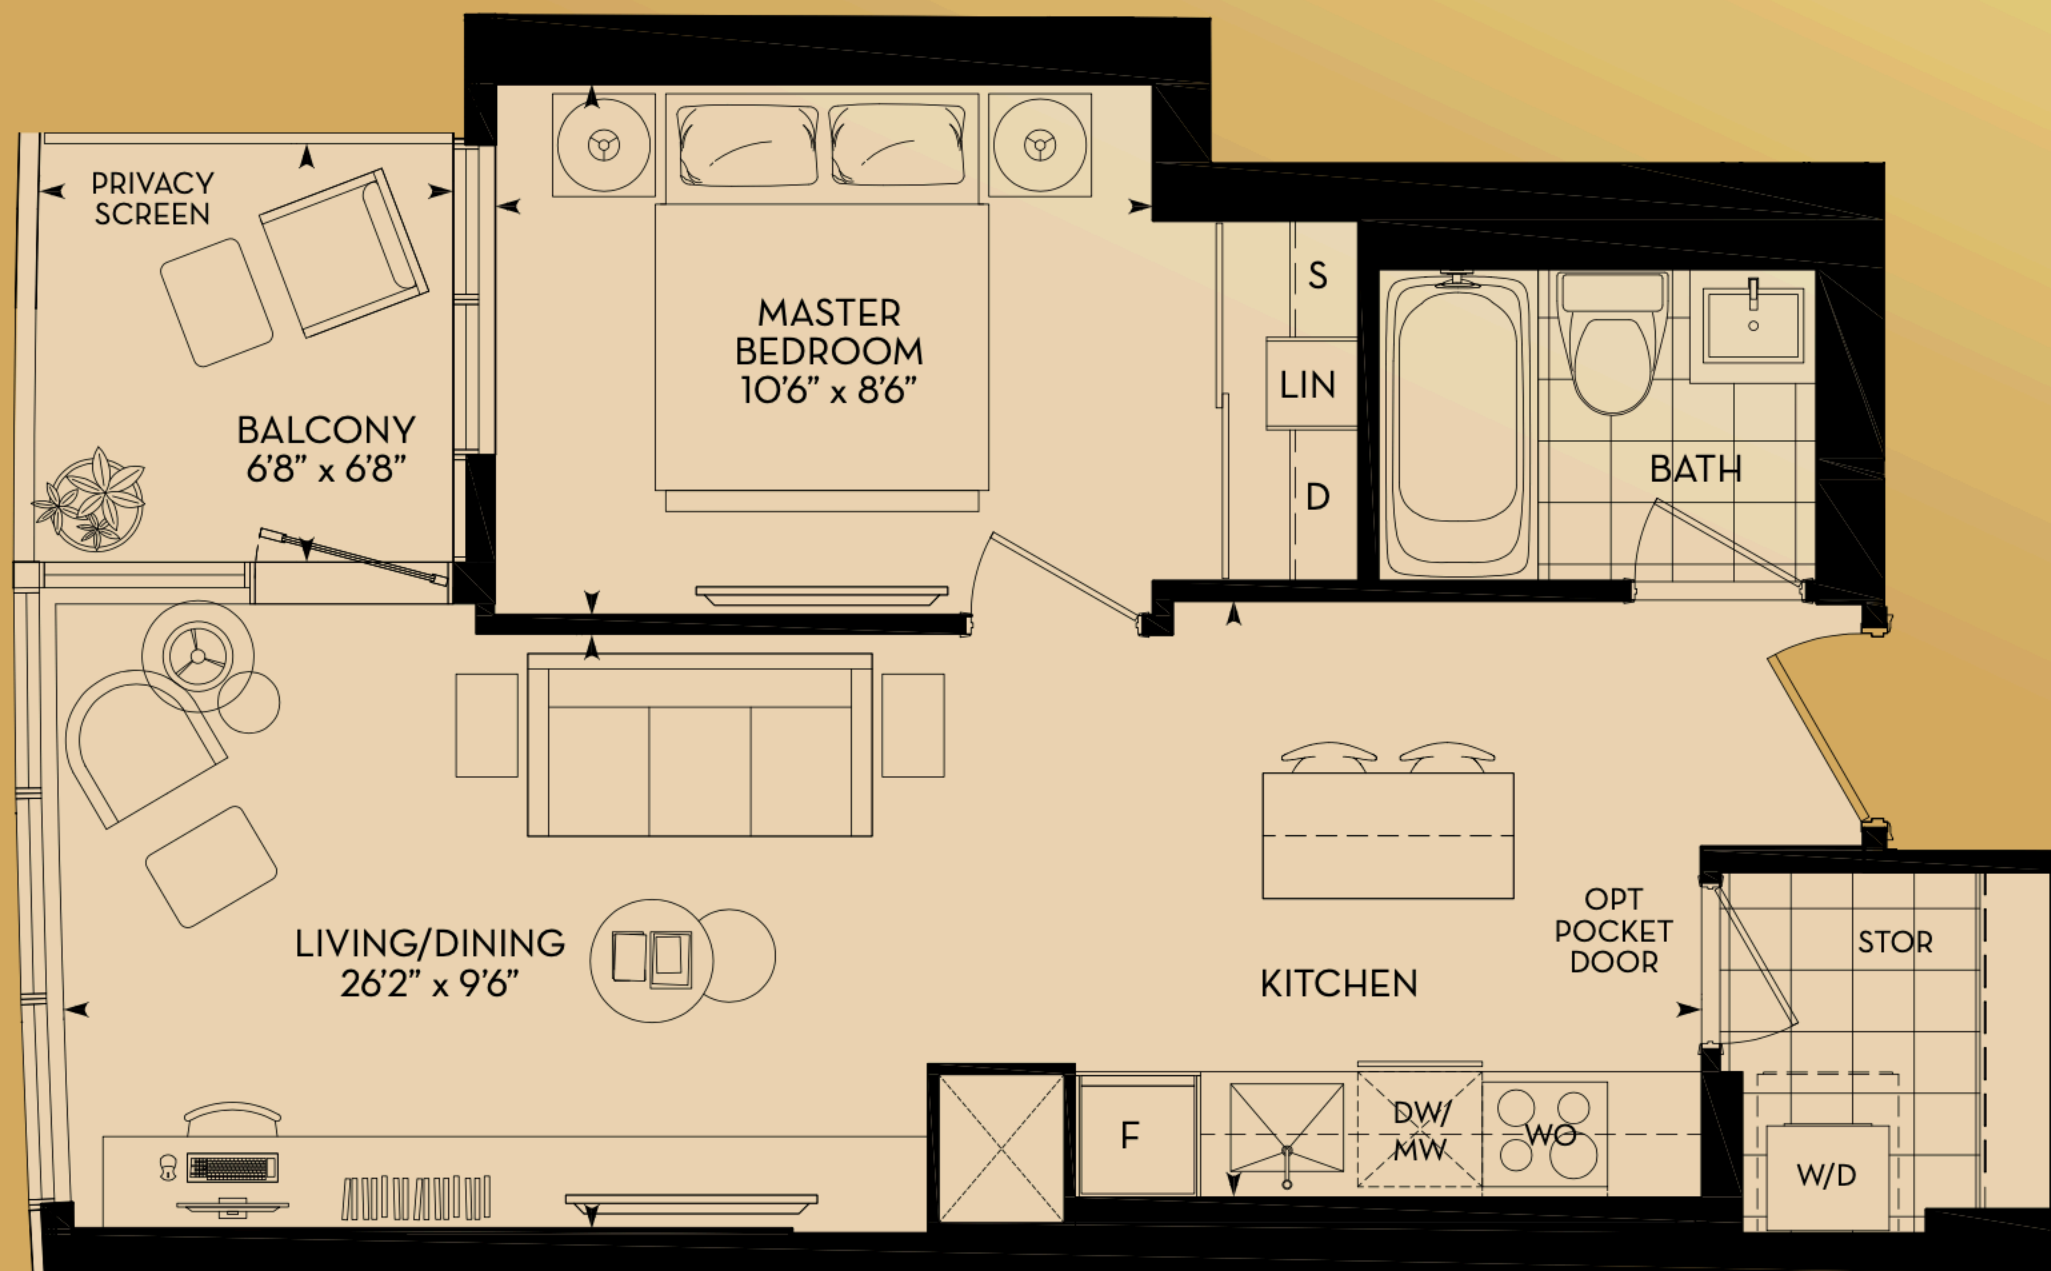

CLARK

553 SQ.FT.

1 BEDROOM + 1 BATH

INDOOR= 508 SQ.FT.

OUTDOOR= 45 SQ.FT.

FLOOR 19 - 24