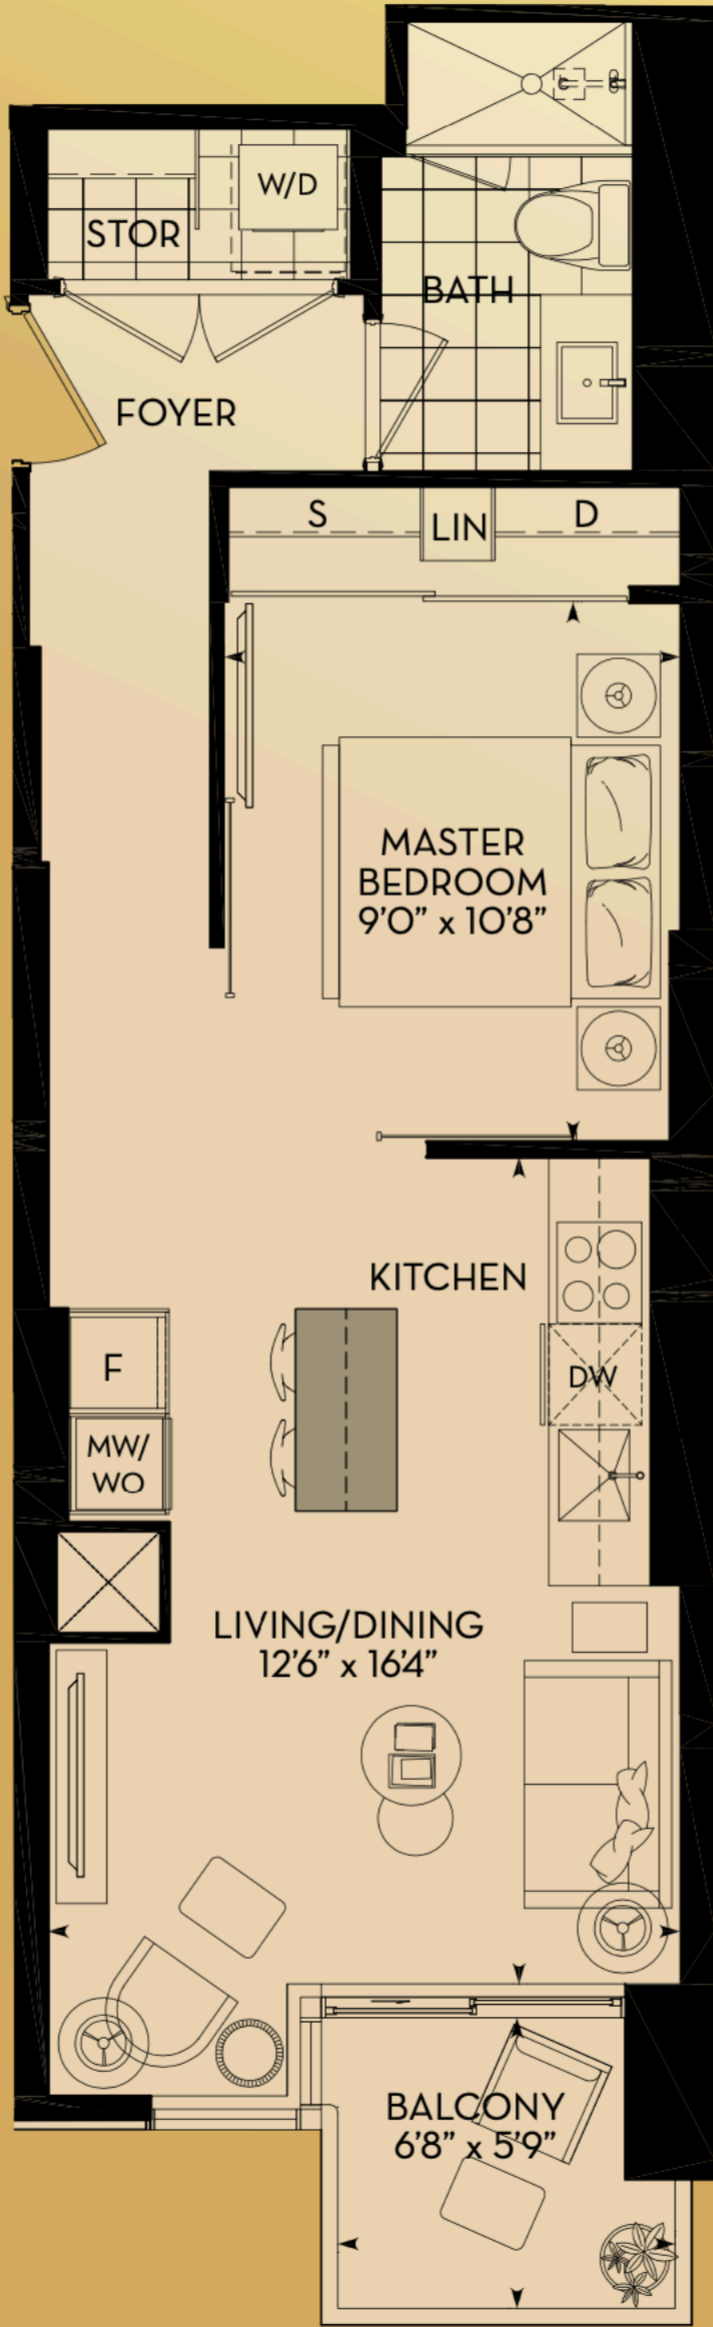

LOUIS

571 SQ.FT.
 1 BEDROOM + 1 BATH
 INDOOR= 535 SQ.FT.
 OUTDOOR= 36 SQ.FT.

FLOOR 8 - 10

FLOOR 7

FLOOR 3 - 6

Sizes and specifications are subject to change without notice. All areas and stated dimensions are approximate. Actual usable floor space, living area and square footage may vary from stated floor area. The unit shown may be the reverse of the unit purchased. The purchase price does not include any furniture. E.& O.E. Oct. 2014.