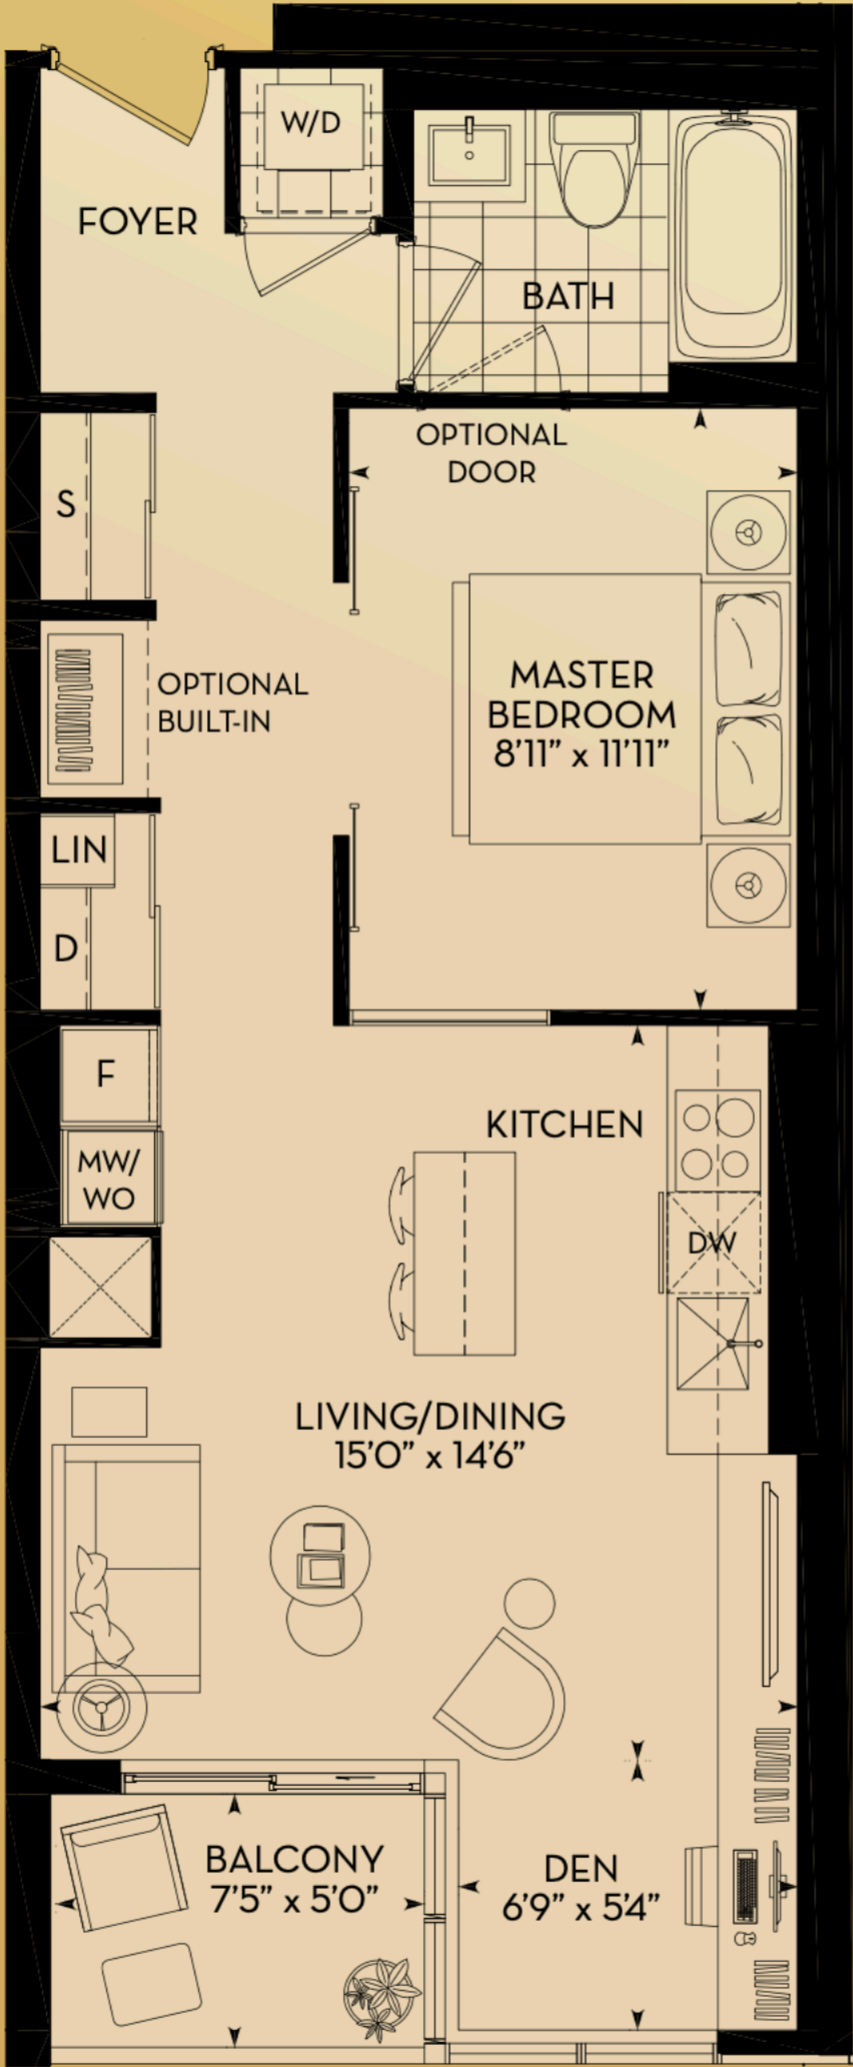

HUDSON

649 SQ.FT.
 1 BEDROOM + DEN + 1 BATH
 INDOOR= 612 SQ.FT.
 OUTDOOR= 37 SQ.FT.

Sizes and specifications are subject to change without notice. All areas and stated dimensions are approximate. Actual usable floor space, living area and square footage may vary from stated floor area. The unit shown may be the reverse of the unit purchased. The purchase price does not include any furniture. E.& O.E. Oct. 2014.