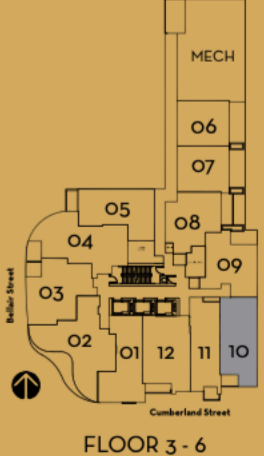

HUDSON

649 SQ.FT.
 1 BEDROOM + DEN + 1 BATH
 INDOOR= 612 SQ.FT.
 OUTDOOR= 37 SQ.FT.

Sizes and specifications are subject to change without notice. All areas and stated dimensions are approximate. Actual usable floor space, living area and square footage may vary from stated floor area. The unit shown may be the reverse of the unit purchased. The purchase price does not include any furniture. E.& O.E. Oct. 2014.