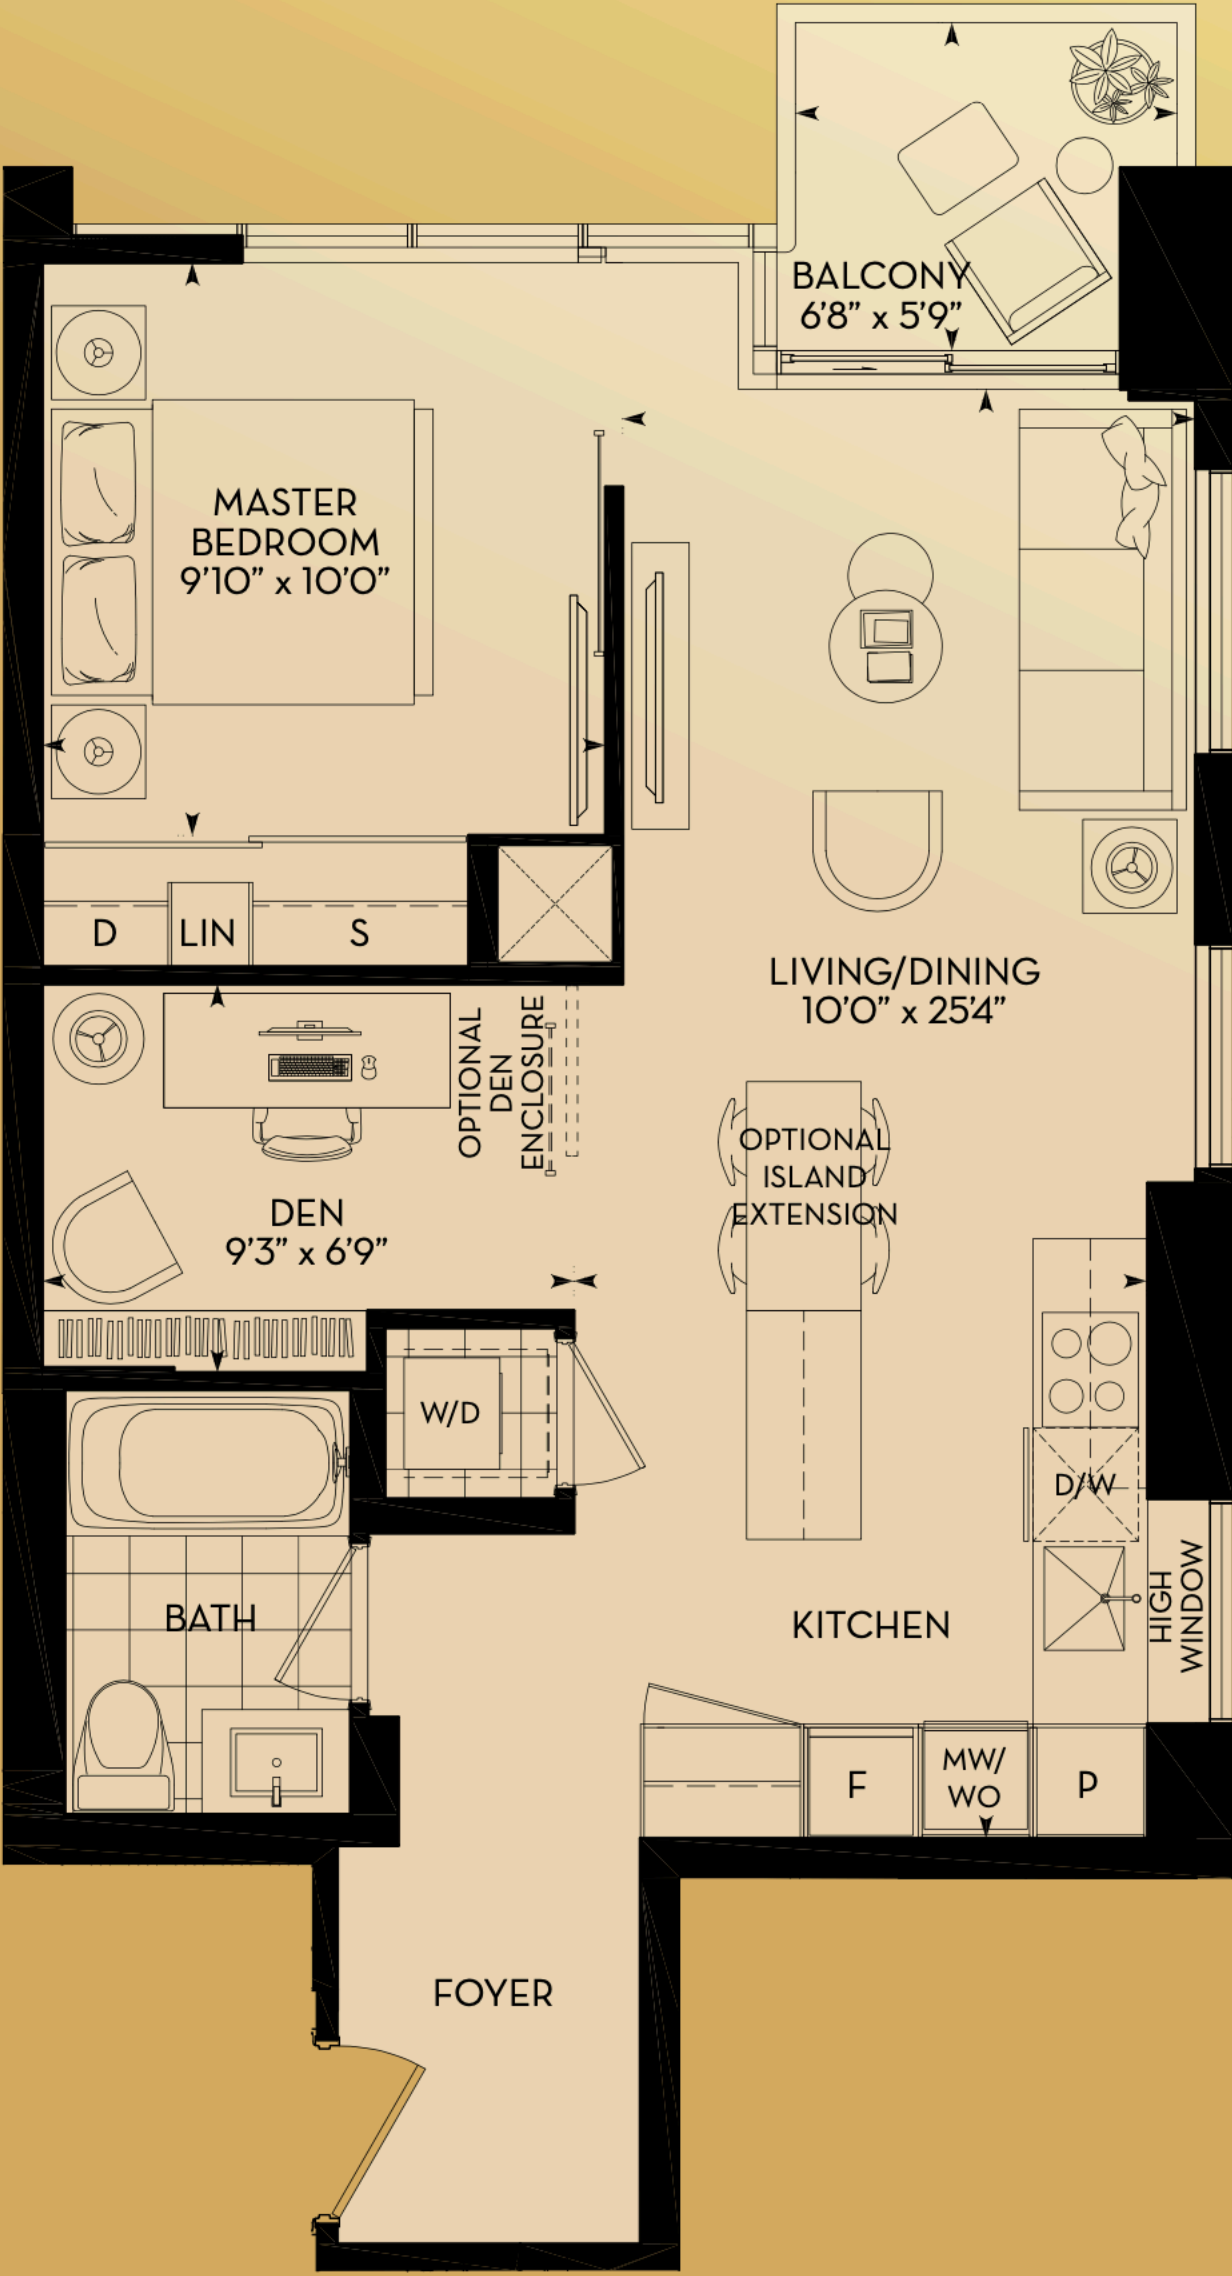

# CHARLIE

683 SQ.FT.  
1 BEDROOM + DEN + 1 BATH  
INDOOR= 647 SQ.FT.  
OUTDOOR= 36 SQ.FT.

FLOOR 12 - 18

Sizes and specifications are subject to change without notice. All areas and stated dimensions are approximate. Actual usable floor space, living area and square footage may vary from stated floor area. The unit shown may be the reverse of the unit purchased. The purchase price does not include any furniture. E.& O.E. Oct. 2014.