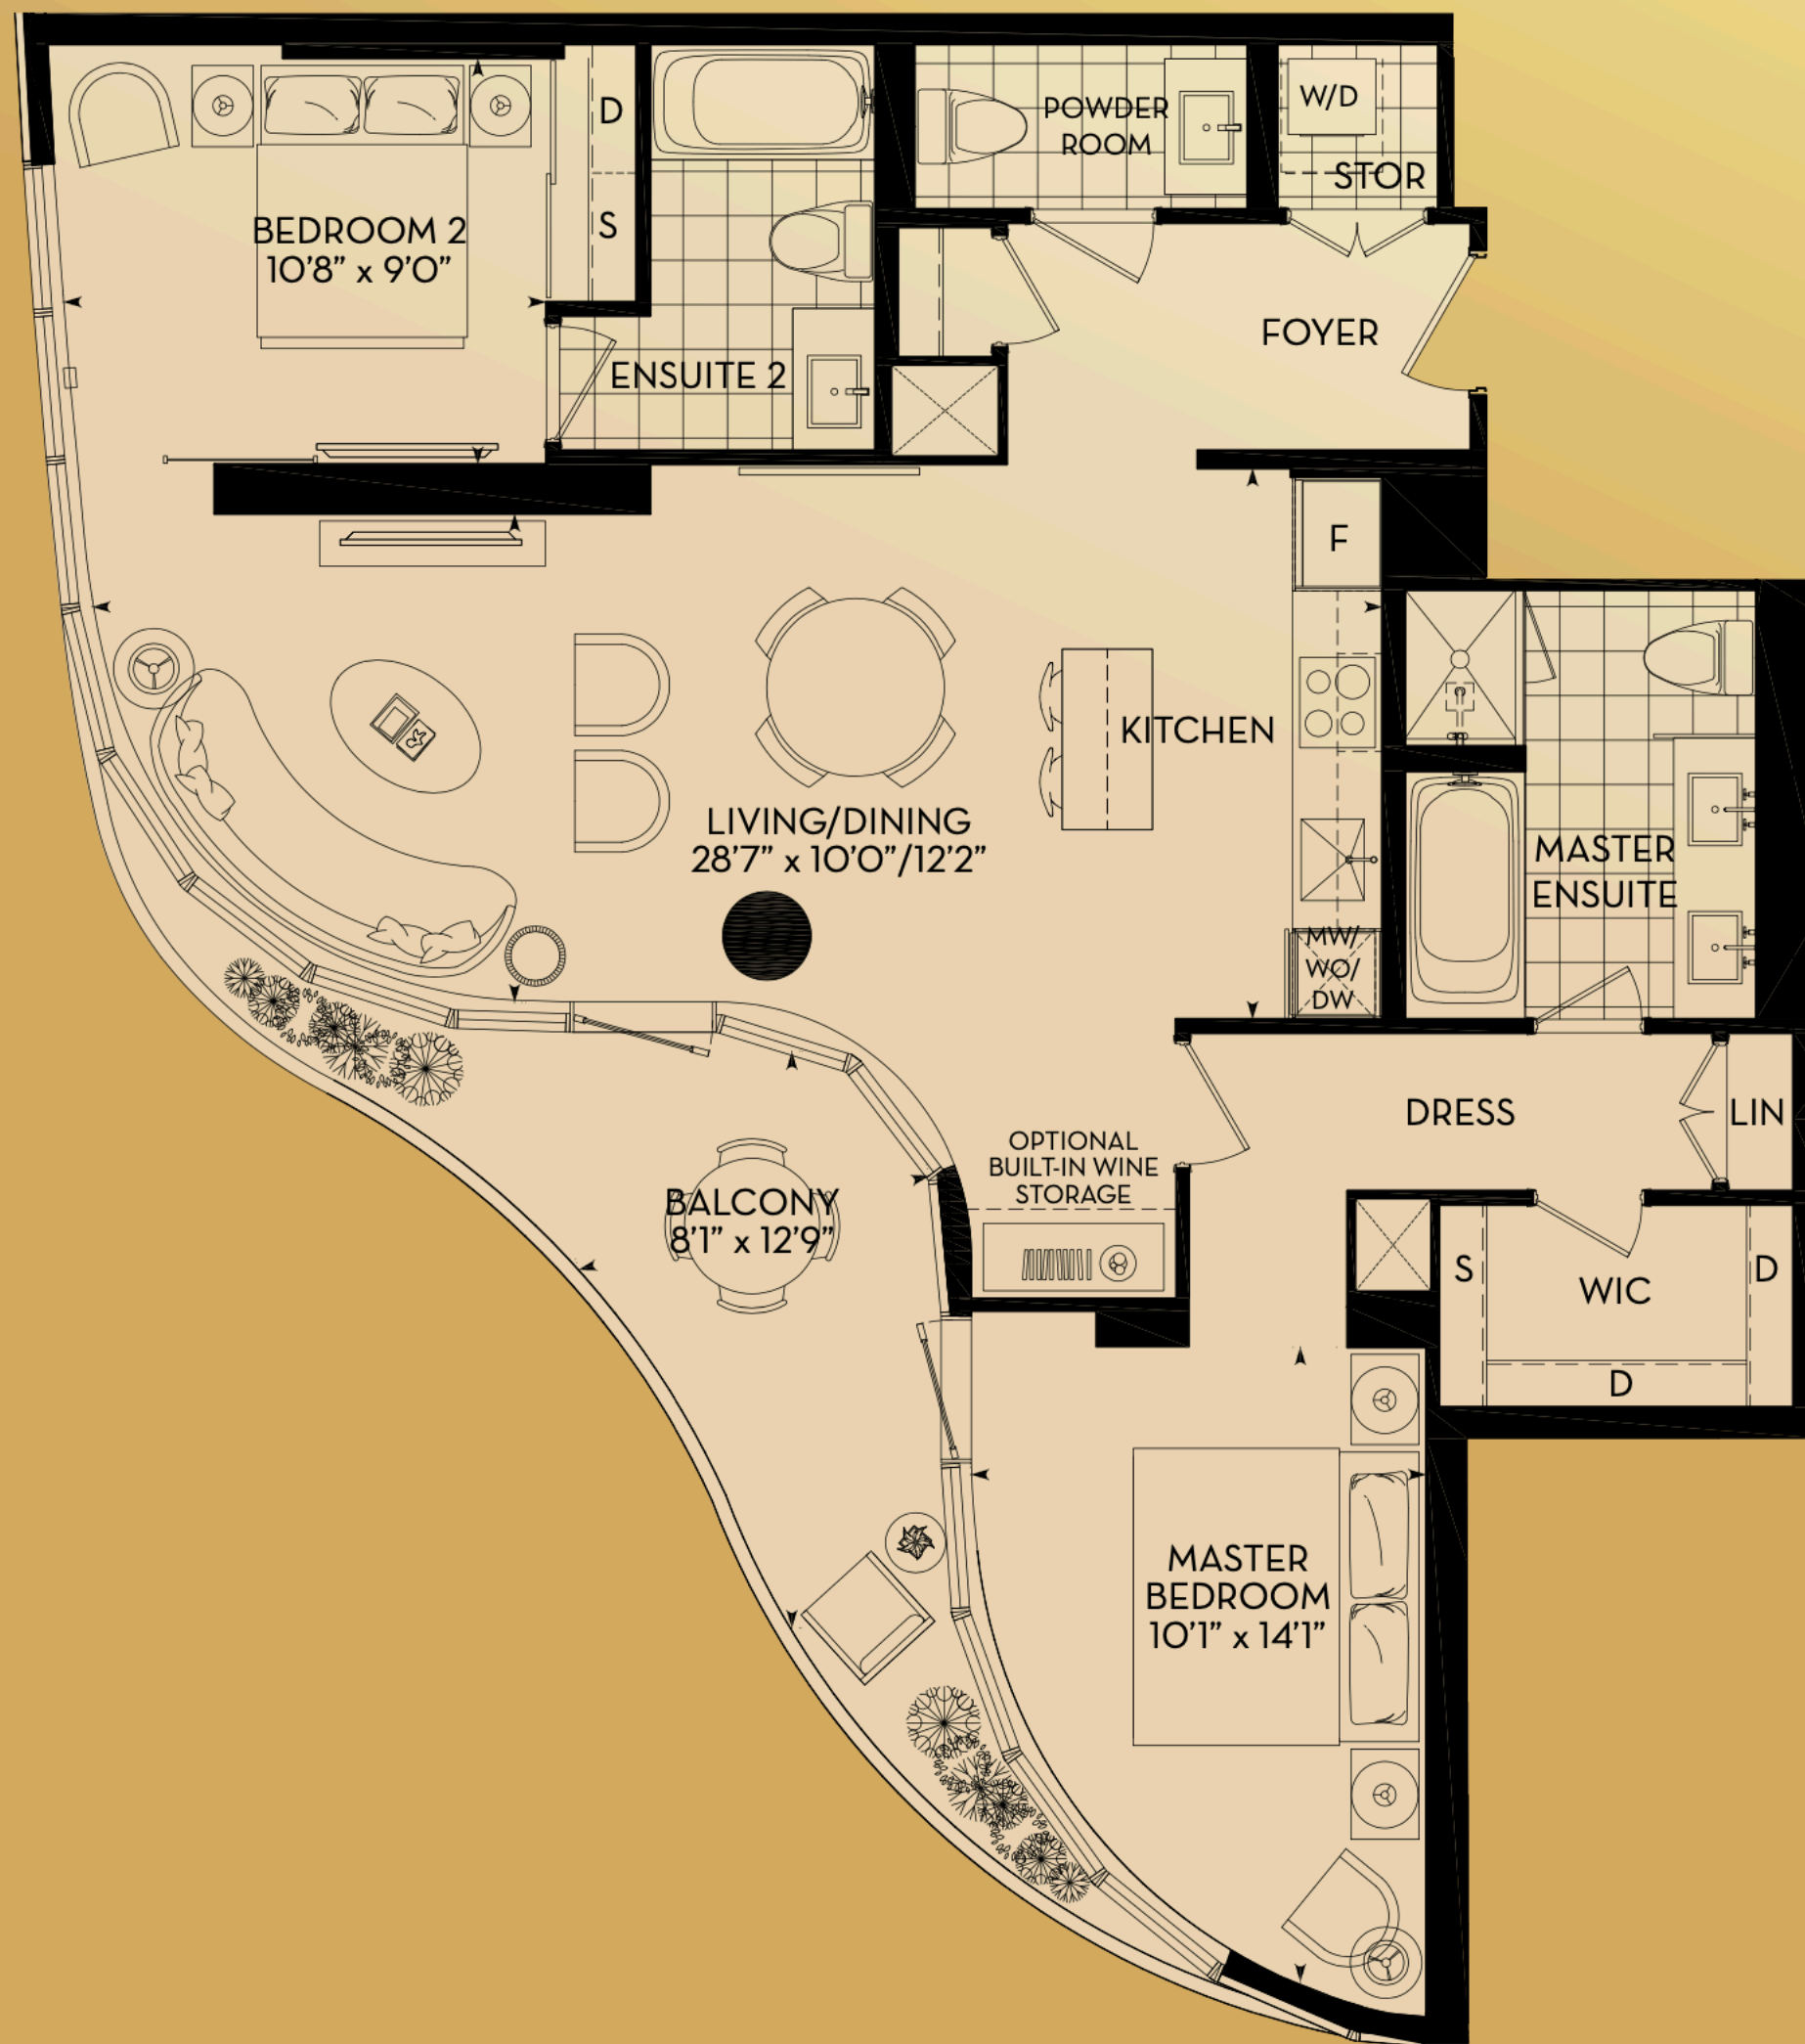

FITZGERALD

1,178 SQ.FT.

2 BEDROOM + 2 1/2 BATH

INDOOR= 1,055 SQ.FT.

OUTDOOR= 123 SQ.FT.

FLOOR 19 - 24

Sizes and specifications are subject to change without notice. All areas and stated dimensions are approximate. Actual usable floor space, living area and square footage may vary from stated floor area. The unit shown may be the reverse of the unit purchased. The purchase price does not include any furniture. E.&O.E. Oct. 2014.