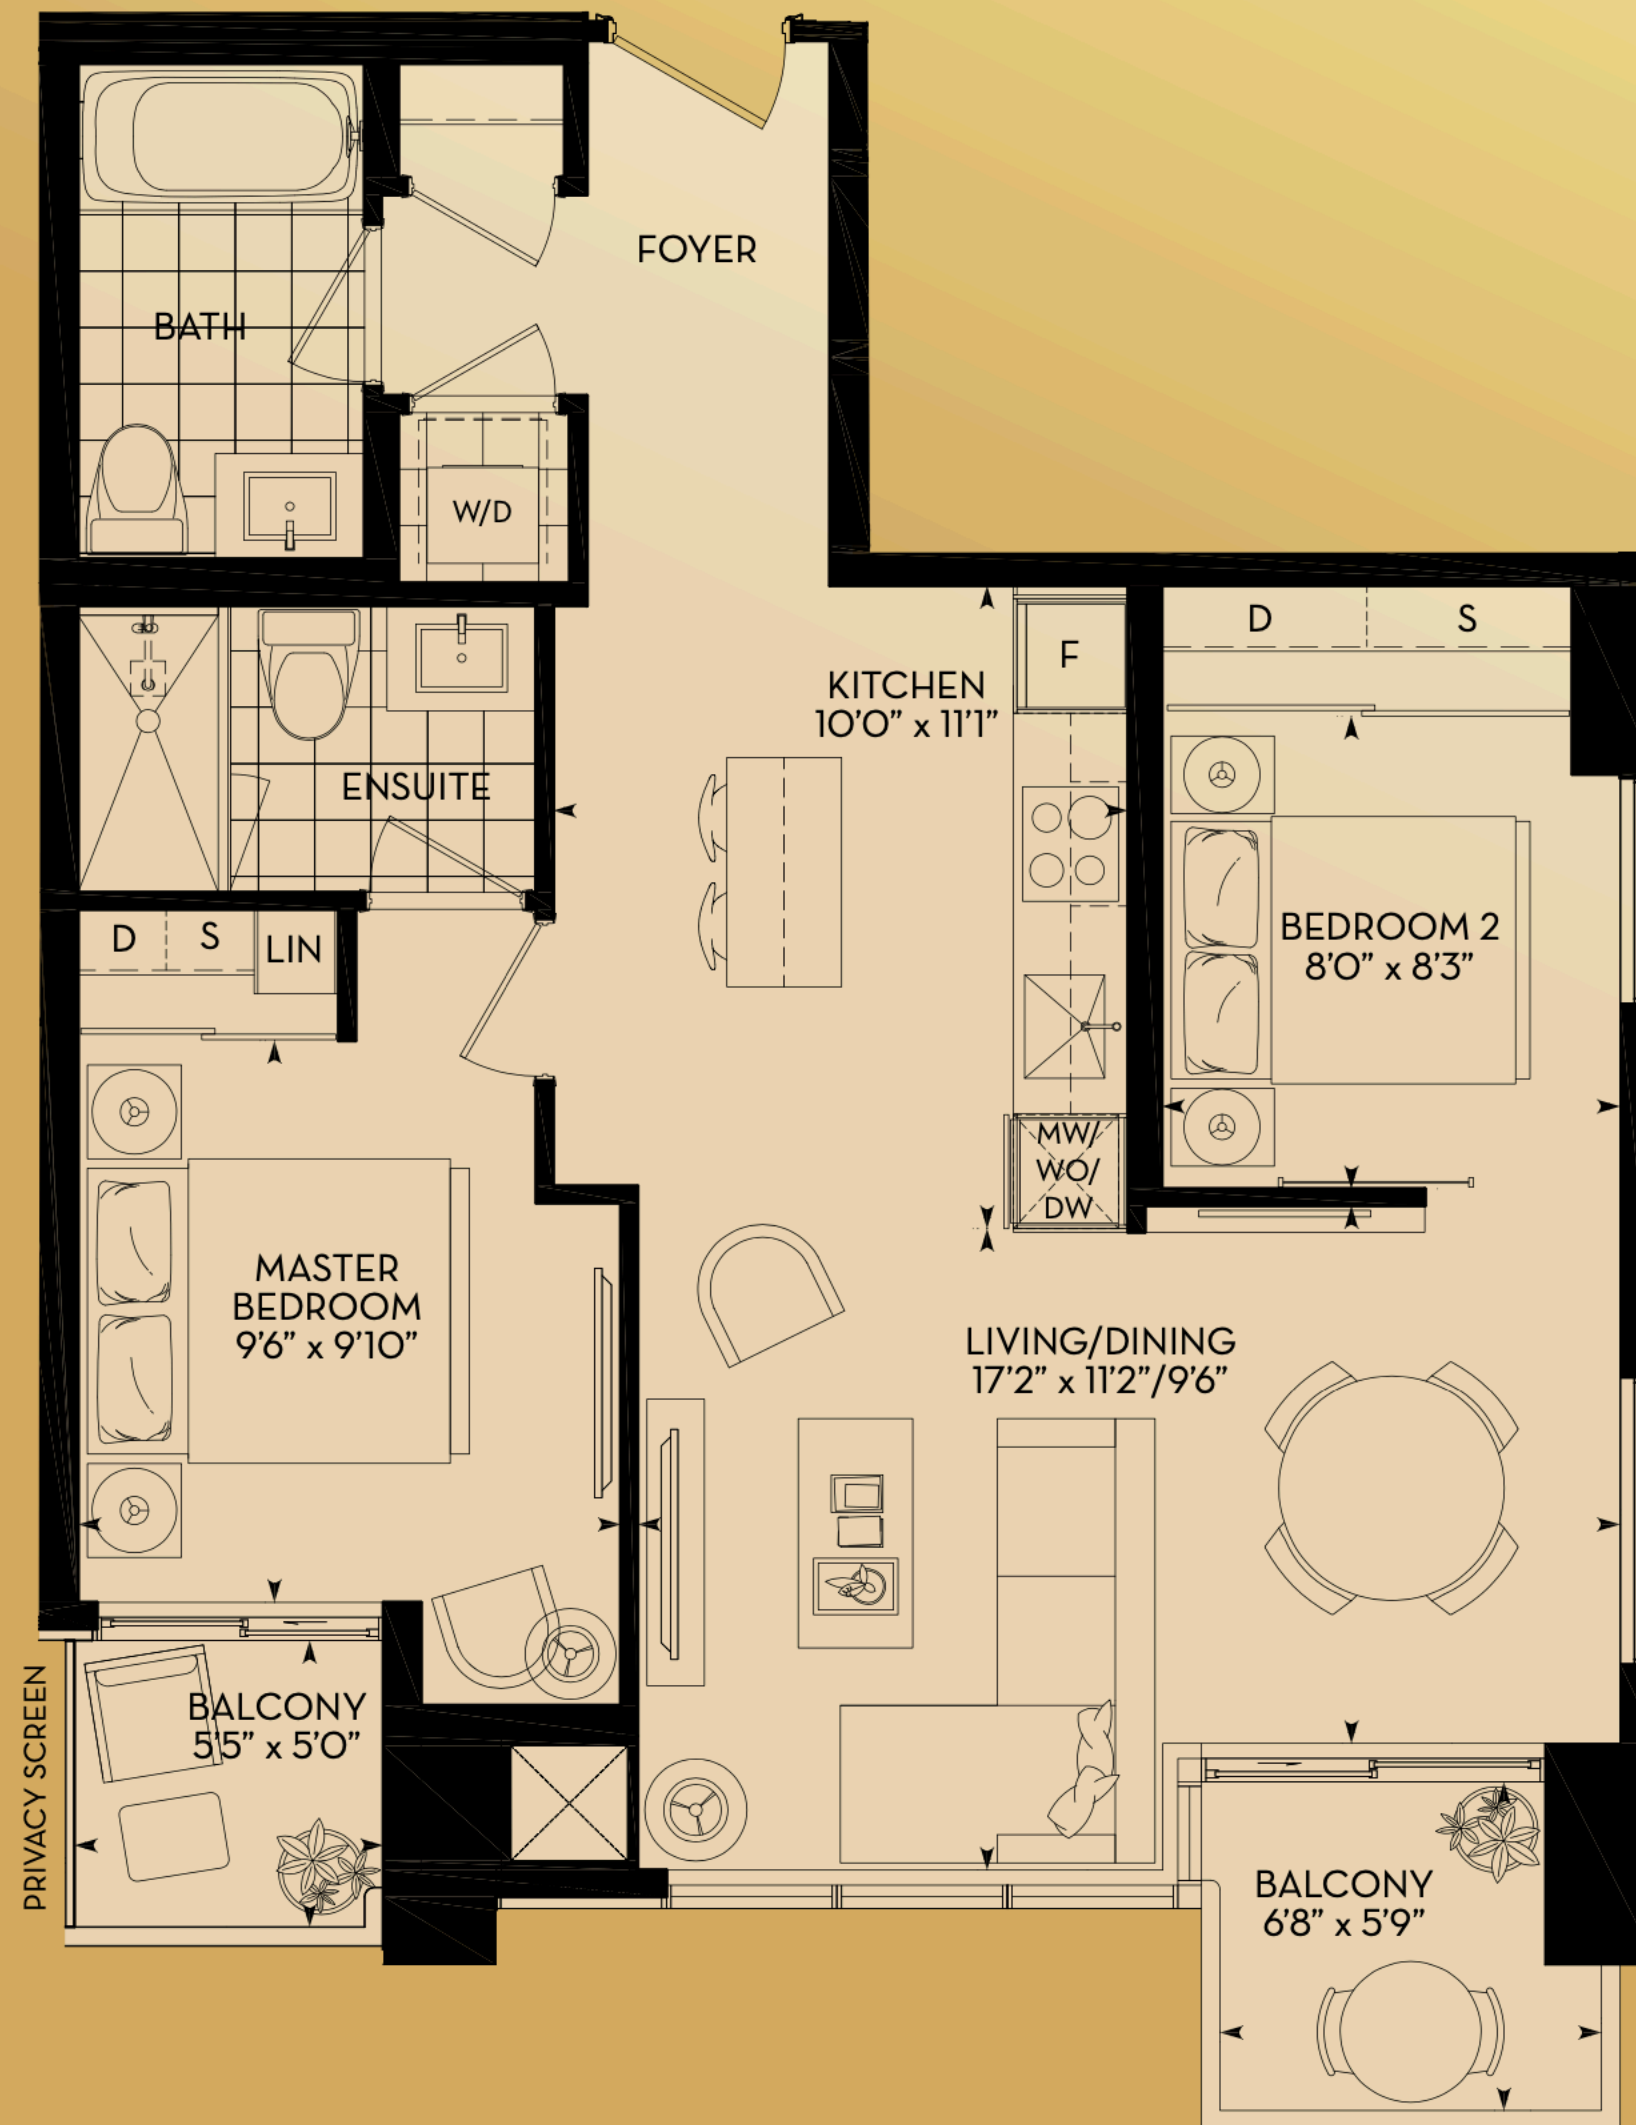

OPHELIA

819 SQ.FT.

2 BEDROOM + 2 BATH

INDOOR= 756 SQ.FT.

OUTDOOR= 63 SQ.FT.

FLOOR 12 - 18