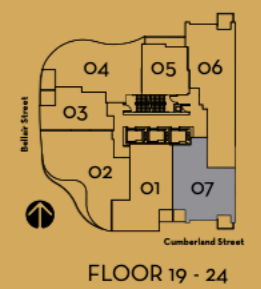

HEMINGWAY

967 SQ.FT.

2 BEDROOM + 2 BATH

INDOOR= 904 SQ.FT.

OUTDOOR= 63 SQ.FT.

FLOOR 19 - 24