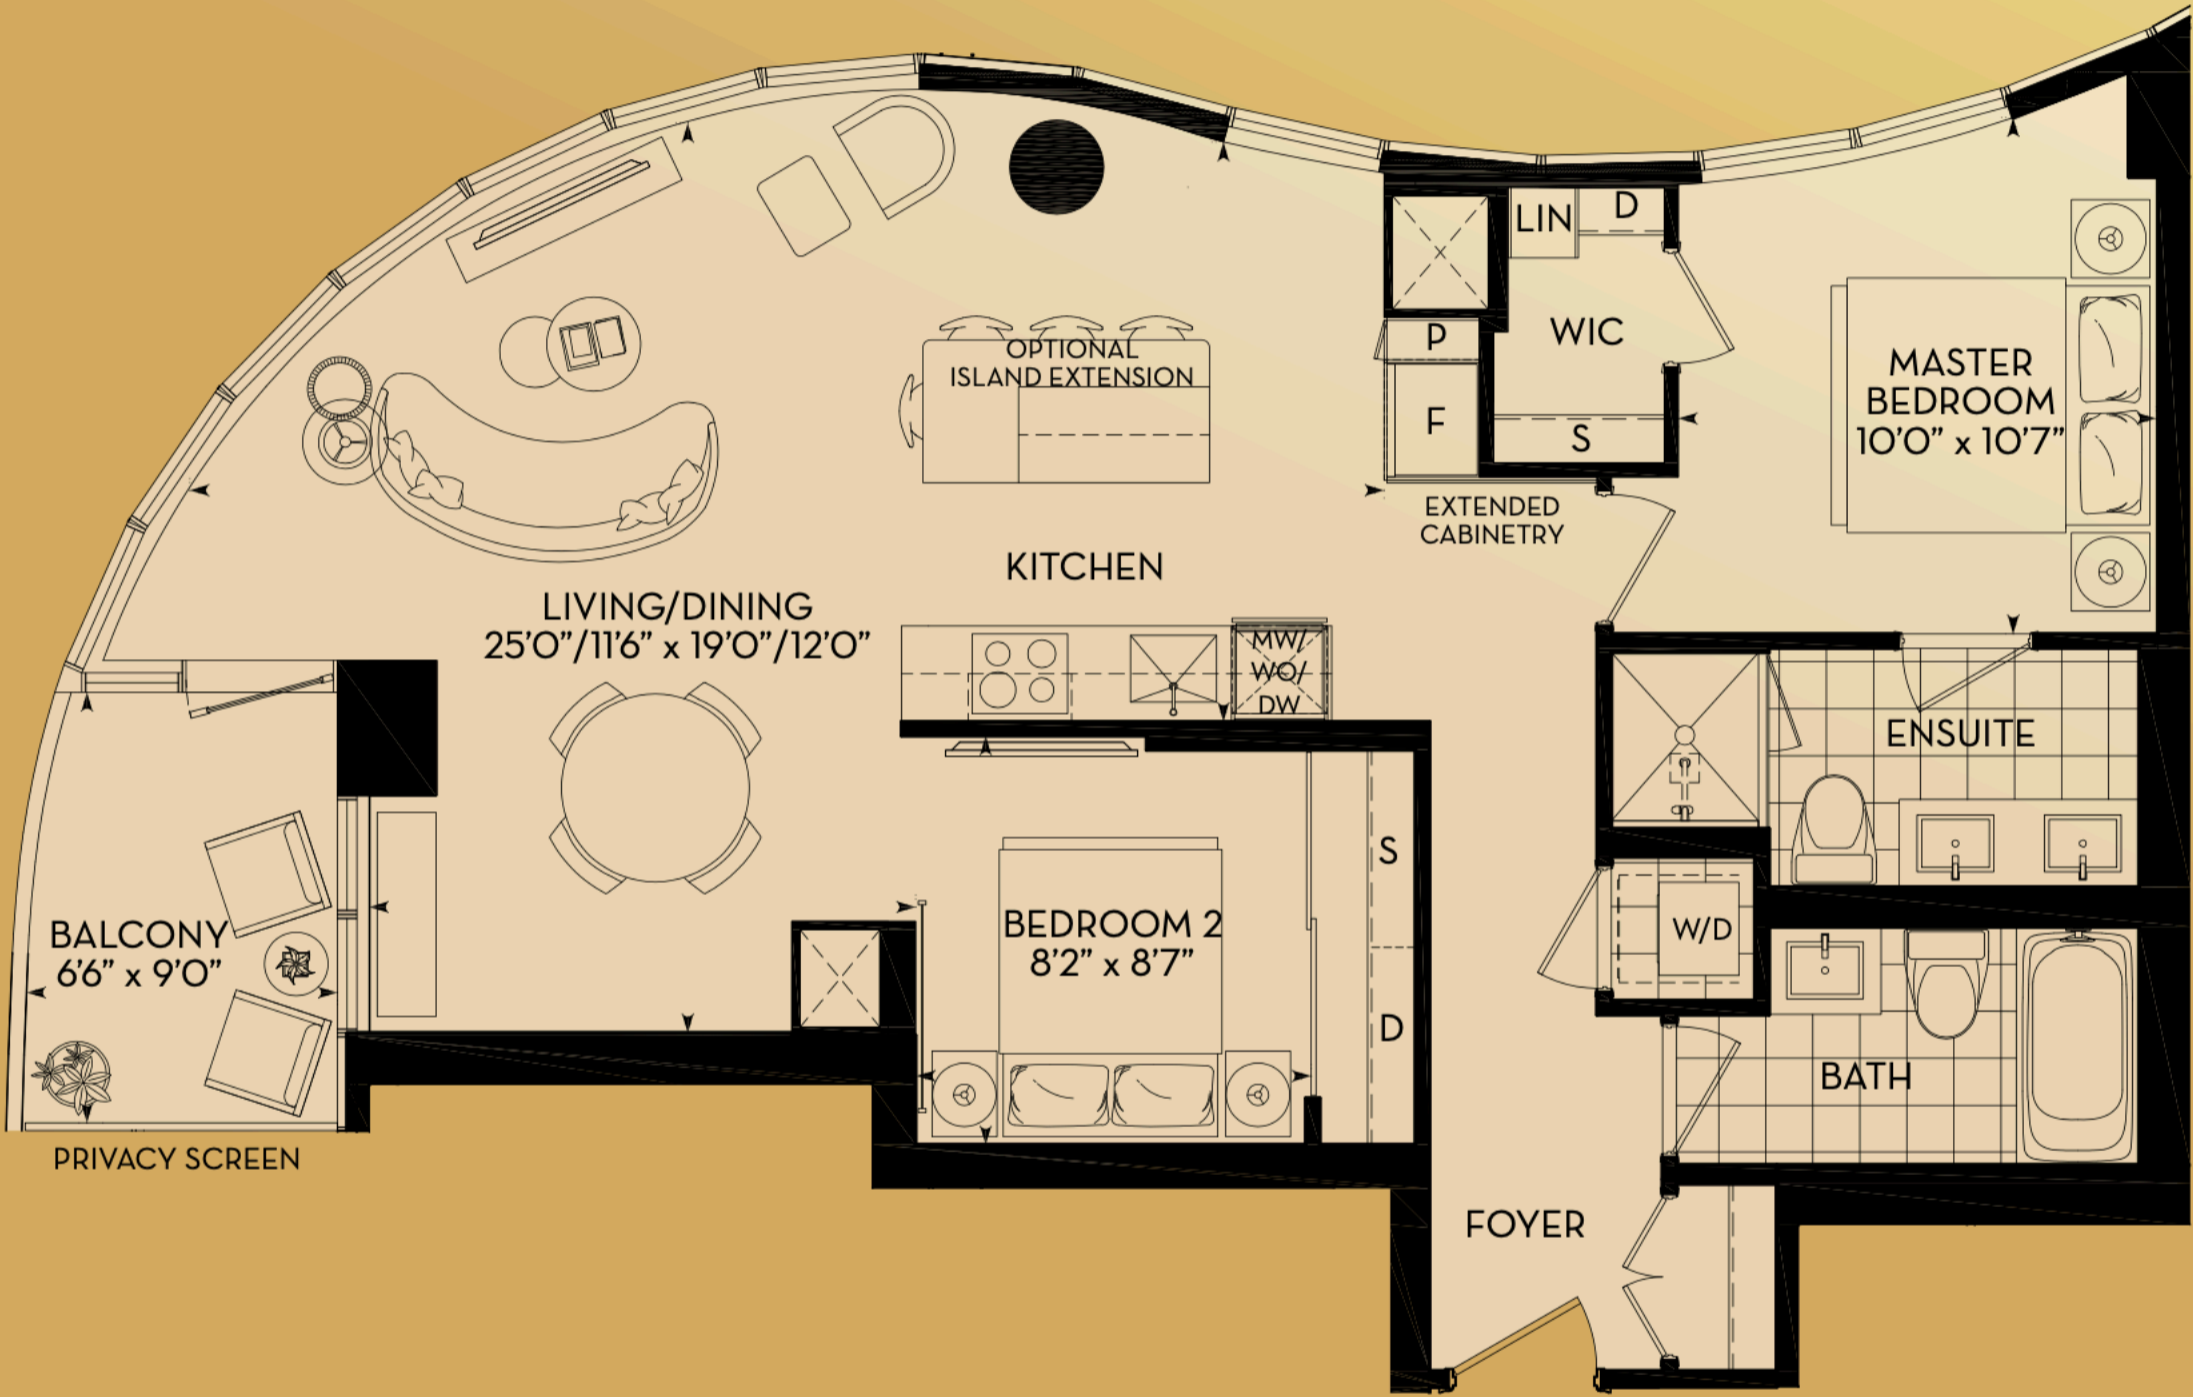

GATSBY

962 SQ.FT.
 2 BEDROOM + 2 BATH
 INDOOR= 905 SQ.FT.
 OUTDOOR= 57 SQ.FT.

Sizes and specifications are subject to change without notice. All areas and stated dimensions are approximate. Actual usable floor space, living area and square footage may vary from stated floor area. The unit shown may be the reverse of the unit purchased. The purchase price does not include any furniture. E.& O.E. Oct. 2014.