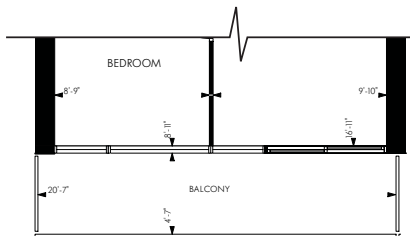

THE CUMBERLAND SUITE

AVAILABLE ON FLOORS 2-22
 SUITE 204 - 591 sq. ft. - FLOOR 2
 SUITES 304 TO 504 - 474 sq. ft.
 SUITES 603 TO 2203 - 471 sq. ft.
 SUITES 604 TO 2204 - 471 sq. ft.

471 sq. ft.

EXTENDED BALCONY
 ON FLOORS 6-22

18 YORKVILLE

All dimensions are approximate. Sizes and specifications are subject to change without notice. E. & O. E.
 All illustrations are artist's concept. Actual useable floor space varies from stated floor area.