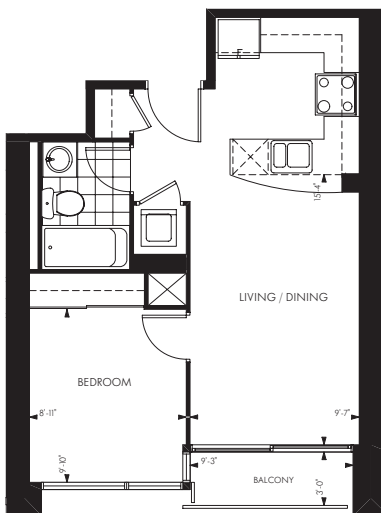

THE CUMBERLAND SUITE

AVAILABLE ON FLOORS 2-22
 SUITE 204 - 591 sq. ft. - FLOOR 2
 SUITES 304 TO 504 - 474 sq. ft.
 SUITES 603 TO 2203 - 471 sq. ft.
 SUITES 604 TO 2204 - 471 sq. ft.

471 sq. ft.

EXTENDED BALCONY
 ON FLOORS 6-22

18 YORKVILLE

All dimensions are approximate. Sizes and specifications are subject to change without notice. E. & O. E.
 All illustrations are artist's concept. Actual useable floor space varies from stated floor area.