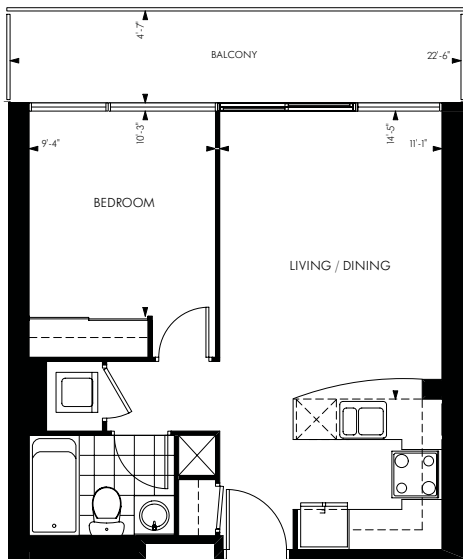

# THE BERRYMAN SUITE

AVAILABLE ON FLOORS 9 - 22  
SUITES 908 TO 2208

496 sq. ft.

## 18 YORKVILLE

All dimensions are approximate. Sizes and specifications are subject to change without notice. E. & O. E.  
All illustrations are artist's concept. Actual useable floor space varies from stated floor area.