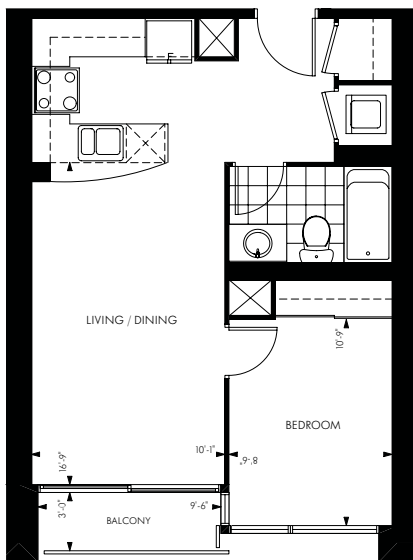

THE CHARLES SUITE

AVAILABLE ON FLOORS 2 - 5
SUITES 203 TO 503

530 sq. ft.

18 YORKVILLE

All dimensions are approximate. Sizes and specifications are subject to change without notice. E. & O. E.
All illustrations are artist's concept. Actual useable floor space varies from stated floor area.