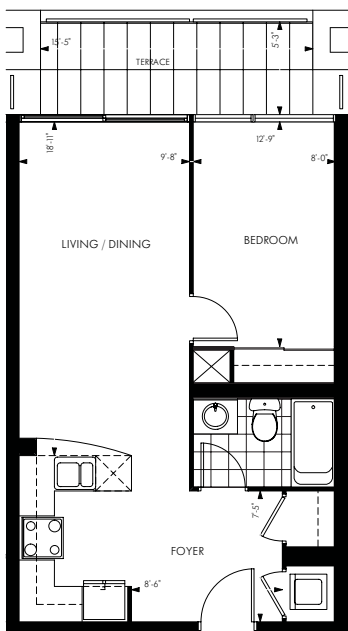

THE BISHOP SUITE

AVAILABLE ON FLOORS 6-7
SUITES 614/15/16 AND 714/15/16

546 sq. ft.

18 YORKVILLE

All dimensions are approximate. Sizes and specifications are subject to change without notice. E. & O. E.
All illustrations are artist's concept. Actual useable floor space varies from stated floor area.