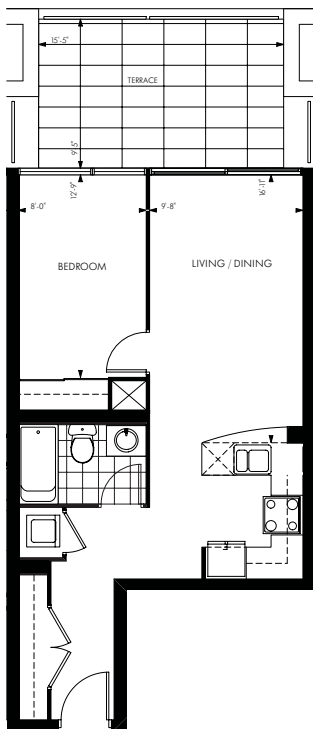

THE BALMUTO SUITE

AVAILABLE ON FLOORS 6-7
SUITES 610 AND 710

559 sq. ft.

18 YORKVILLE

All dimensions are approximate. Sizes and specifications are subject to change without notice. E. & O. E.
All illustrations are artist's concept. Actual useable floor space varies from stated floor area.