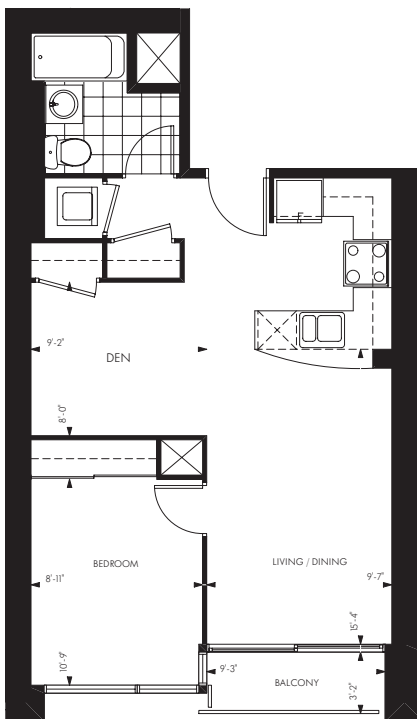

# THE CUMBERLAND SUITE

AVAILABLE ON FLOOR 2  
SUITE 204

591 sq. ft.

# 18 YORKVILLE

All dimensions are approximate. Sizes and specifications are subject to change without notice. E. & O. E.  
All illustrations are artist's concept. Actual useable floor space varies from stated floor area.