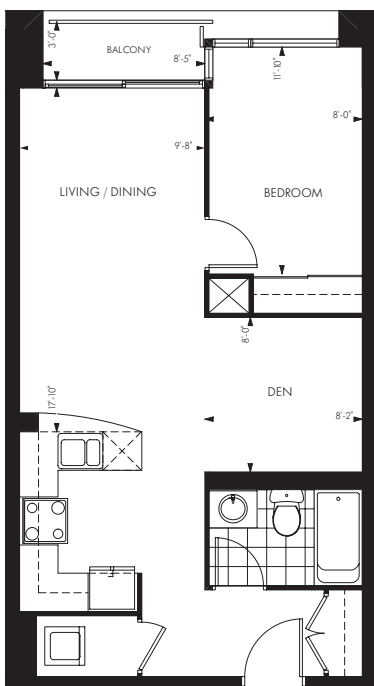

THE SEVERN SUITE

AVAILABLE ON FLOORS 2 - 5
SUITES 214/15/16 TO 514/15/16

616 sq. ft.

18 YORKVILLE

All dimensions are approximate. Sizes and specifications are subject to change without notice. E. & O. E.
All illustrations are artist's concept. Actual useable floor space varies from stated floor area.