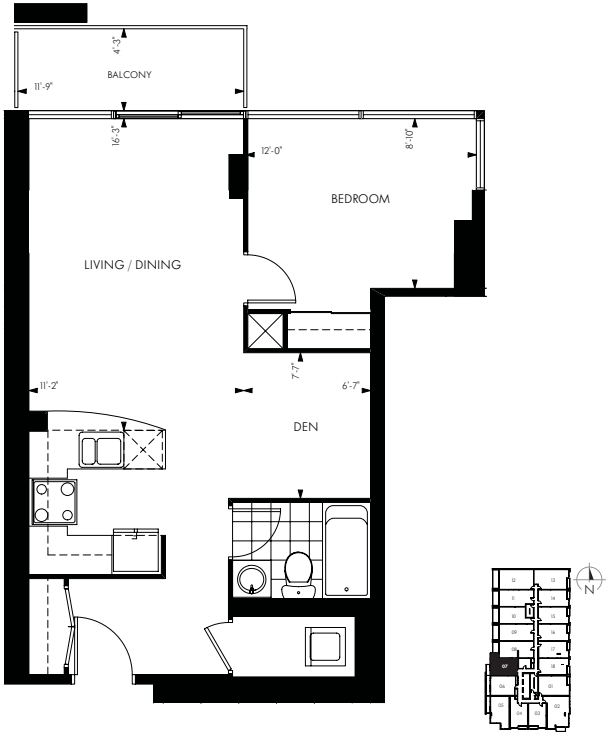

THE WEBSTER SUITE

AVAILABLE ON FLOORS 2 - 7
SUITES 207 TO 507

618 sq. ft.

18 YORKVILLE

All dimensions are approximate. Sizes and specifications are subject to change without notice. E. & O. E.
All illustrations are artist's concept. Actual useable floor space varies from stated floor area.