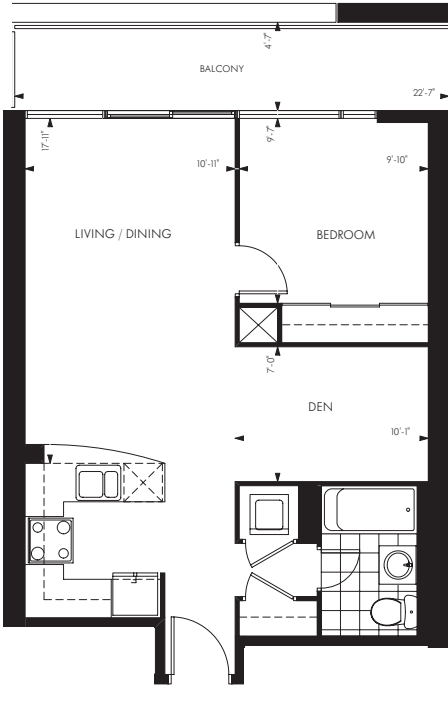

THE BAY SUITE

AVAILABLE ON FLOORS 2 - 34
SUITES 206 TO 2206
SUITES 2304 TO 3404

622 sq. ft.

18 YORKVILLE

All dimensions are approximate. Sizes and specifications are subject to change without notice. E. & O. E.
All illustrations are artist's concept. Actual useable floor space varies from stated floor area.