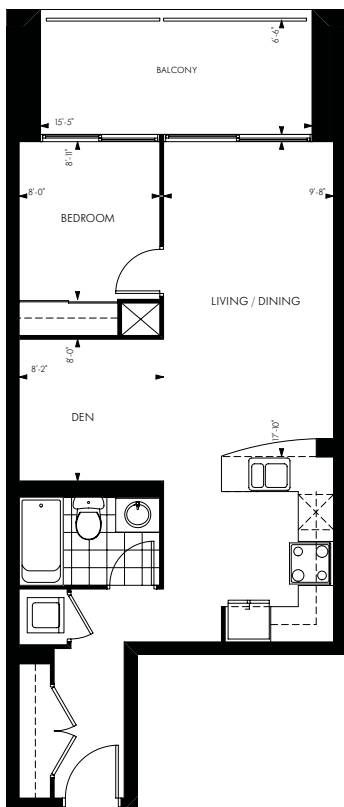

# THE BERNARD SUITE

AVAILABLE ON FLOORS 2 - 5  
SUITES 210 TO 510

636 sq. ft.

## 18 YORKVILLE

All dimensions are approximate. Sizes and specifications are subject to change without notice. E. & O. E.  
All illustrations are artist's concept. Actual useable floor space varies from stated floor area.