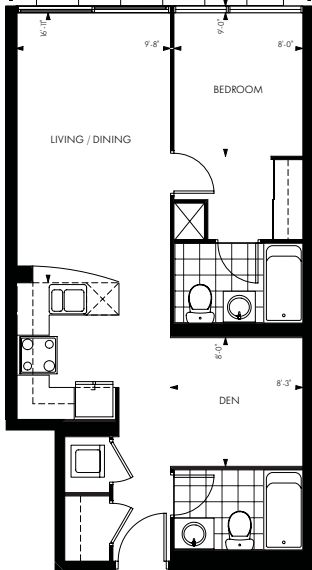

THE ST. MARY SUITE

AVAILABLE ON FLOORS 6-7
SUITES 611 AND 711

636 sq. ft.

18 YORKVILLE

All dimensions are approximate. Sizes and specifications are subject to change without notice. E. & O. E.
All illustrations are artist's concept. Actual useable floor space varies from stated floor area.