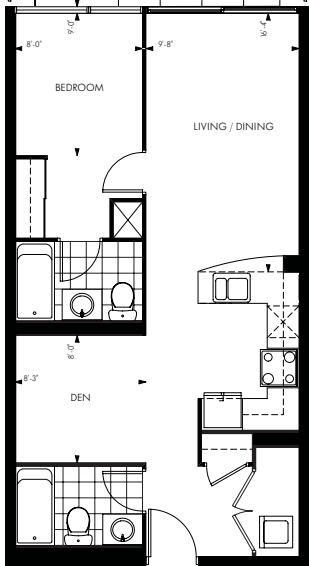

THE MACPHERSON SUITE

AVAILABLE ON FLOORS 6-7
SUITES 609 AND 709

658 sq. ft.

18 YORKVILLE

All dimensions are approximate. Sizes and specifications are subject to change without notice. E. & O. E.
All illustrations are artist's concept. Actual useable floor space varies from stated floor area.