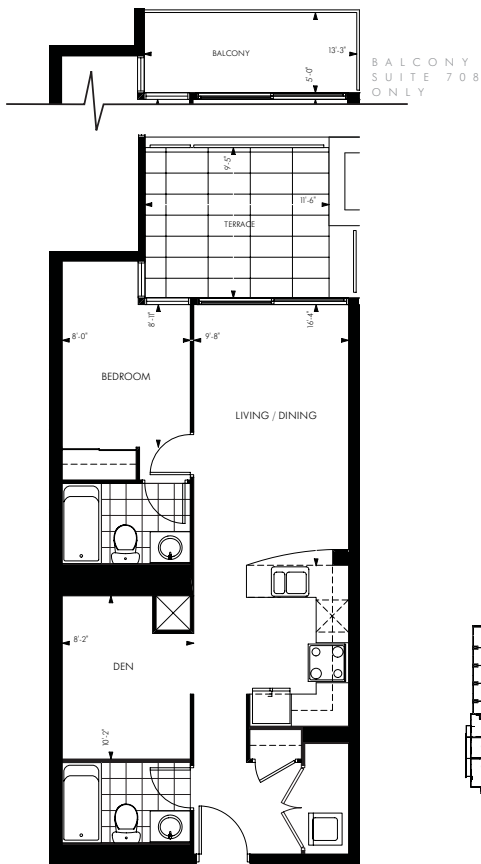

# THE ROXBOROUGH SUITE

AVAILABLE ON FLOORS 6-7  
SUITES 608 AND 708

672 sq. ft.

## 18 YORKVILLE

All dimensions are approximate. Sizes and specifications are subject to change without notice. E. & O. E.  
All illustrations are artist's concept. Actual useable floor space varies from stated floor area.