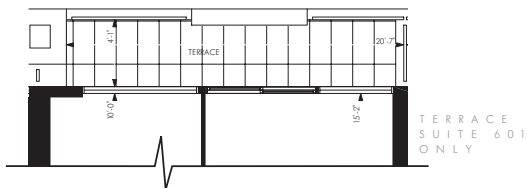

# THE YONGE SUITE

AVAILABLE ON FLOORS 6-26  
SUITES 601 TO 2601

701 sq. ft.

# 18 YORKVILLE

All dimensions are approximate. Sizes and specifications are subject to change without notice. E. & O. E.  
All illustrations are artist's concept. Actual useable floor space varies from stated floor area.