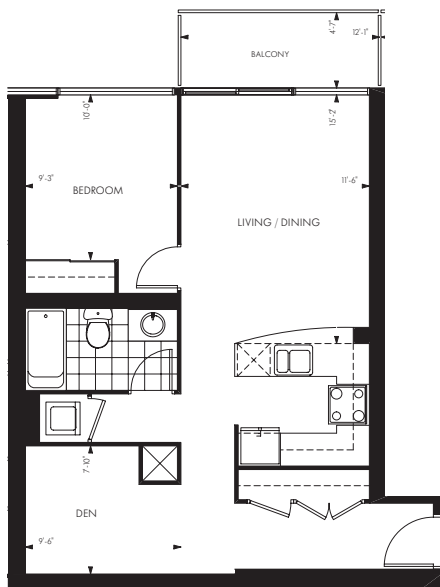

# THE YONGE SUITE

AVAILABLE ON FLOORS 6-26  
SUITES 601 TO 2601

701 sq. ft.

# 18 YORKVILLE

All dimensions are approximate. Sizes and specifications are subject to change without notice. E. & O. E.  
All illustrations are artist's concept. Actual useable floor space varies from stated floor area.