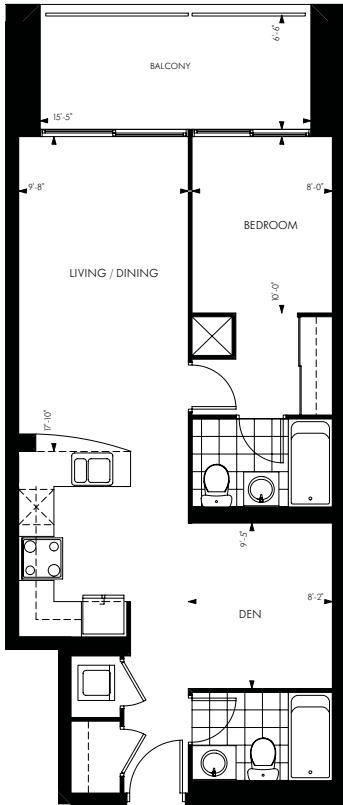

THE AVENUE SUITE

AVAILABLE ON FLOORS 2 - 5
SUITES 211 TO 511

713 sq. ft.

18 YORKVILLE

All dimensions are approximate. Sizes and specifications are subject to change without notice. E. & O. E.
All illustrations are artist's concept. Actual useable floor space varies from stated floor area.