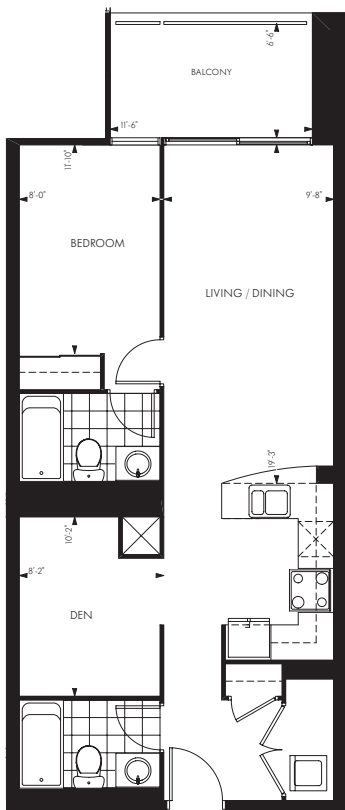

# THE BELMONT "A" SUITE

AVAILABLE ON FLOORS 2 - 5  
SUITES 208 TO 508

723 sq. ft.

# 18 YORKVILLE

All dimensions are approximate. Sizes and specifications are subject to change without notice. E. & O. E.  
All illustrations are artist's concept. Actual useable floor space varies from stated floor area.