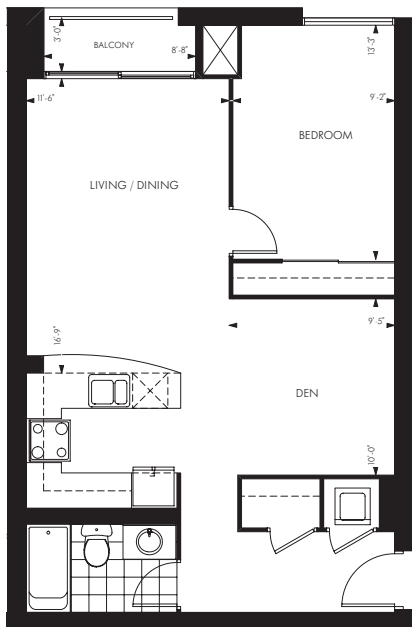

THE DAVENPORT SUITE

AVAILABLE ON FLOORS 2 - 5
SUITES 201 TO 501

751 sq. ft.

18 YORKVILLE

All dimensions are approximate. Sizes and specifications are subject to change without notice. E. & O. E.
All illustrations are artist's concept. Actual useable floor space varies from stated floor area.