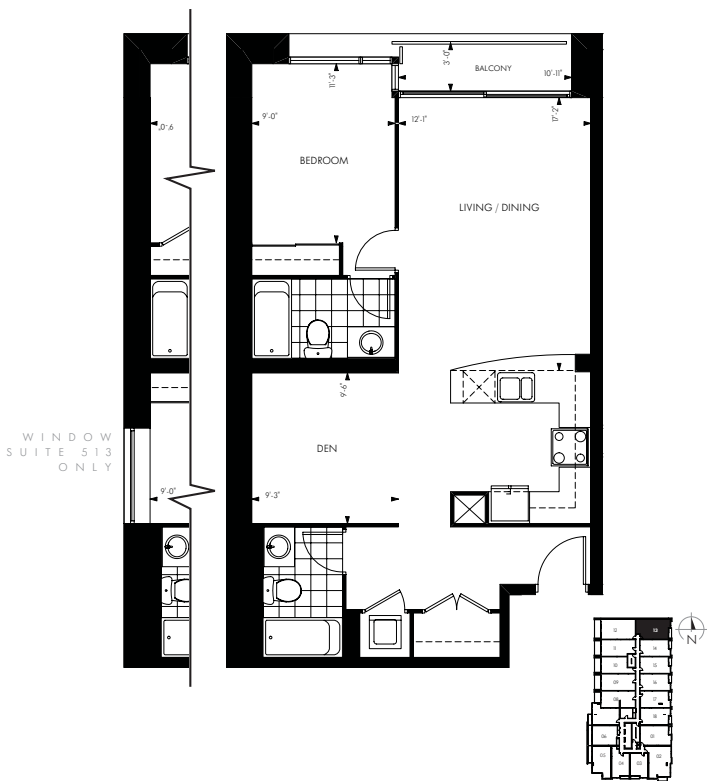

THE ELGIN SUITE

AVAILABLE ON FLOORS 2 - 5
SUITES 213 TO 513

852 sq. ft.

18 YORKVILLE

All dimensions are approximate. Sizes and specifications are subject to change without notice. E. & O. E.
All illustrations are artist's concept. Actual useable floor space varies from stated floor area.