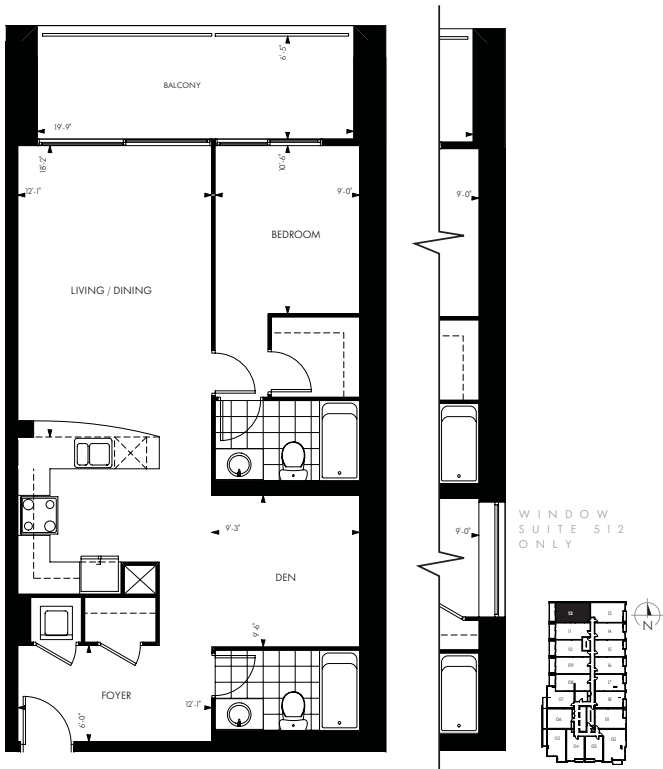

THE SULTAN SUITE

AVAILABLE ON FLOORS 2 - 5
SUITES 212 TO 512

916 sq. ft.

18 YORKVILLE

All dimensions are approximate. Sizes and specifications are subject to change without notice. E. & O. E.
All illustrations are artist's concept. Actual useable floor space varies from stated floor area.