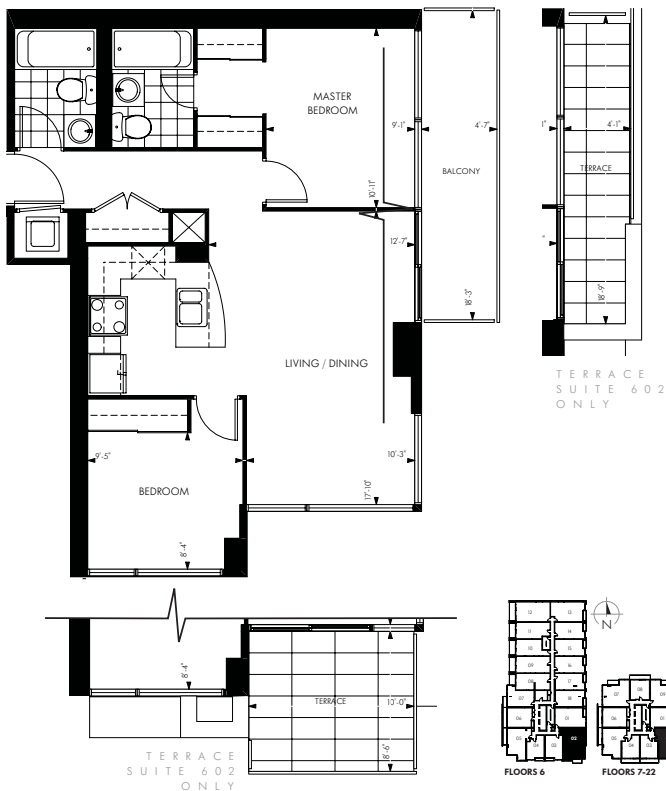

THE YORKVILLE "A" SUITE

AVAILABLE ON FLOORS 6-22
SUITES 602 TO 2202

732 sq. ft.

18 YORKVILLE

All dimensions are approximate. Sizes and specifications are subject to change without notice. E. & O. E.
All illustrations are artist's concept. Actual useable floor space varies from stated floor area.