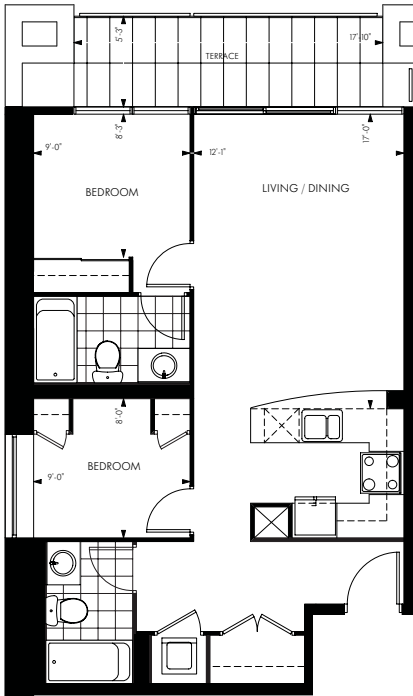

# THE COLLIER SUITE

AVAILABLE ON FLOORS 6-7  
SUITES 613 AND 713

763 sq. ft.

# 18 YORKVILLE

All dimensions are approximate. Sizes and specifications are subject to change without notice. E. & O. E.  
All illustrations are artist's concept. Actual useable floor space varies from stated floor area.