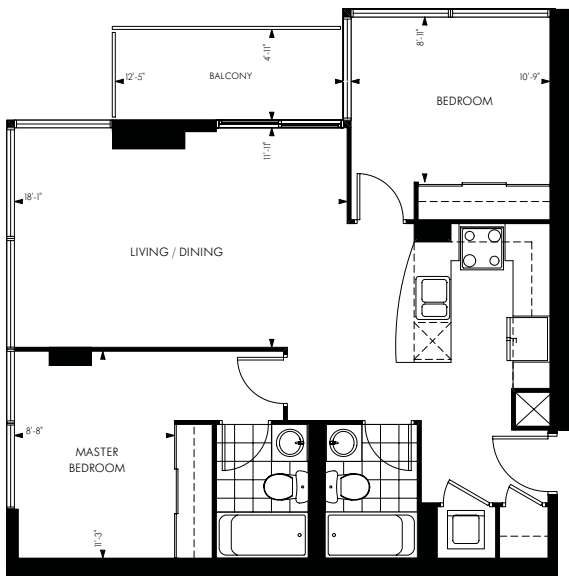

THE HAZELTON SUITE

AVAILABLE ON FLOORS 9 - 22

SUITES 907 TO 2207

SUITES 909 TO 2209 - 805 sq. ft. 803 sq. ft.

18 YORKVILLE

All dimensions are approximate. Sizes and specifications are subject to change without notice. E. & O. E.

All illustrations are artist's concept. Actual useable floor space varies from stated floor area.

GREAT GULF HOMES