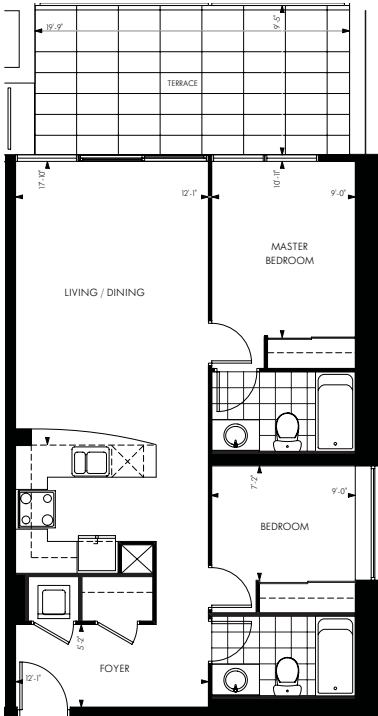

THE ST. NICHOLAS SUITE

AVAILABLE ON FLOORS 6-7
SUITES 612 AND 712

821 sq. ft.

18 YORKVILLE

All dimensions are approximate. Sizes and specifications are subject to change without notice. E. & O. E.
All illustrations are artist's concept. Actual useable floor space varies from stated floor area.