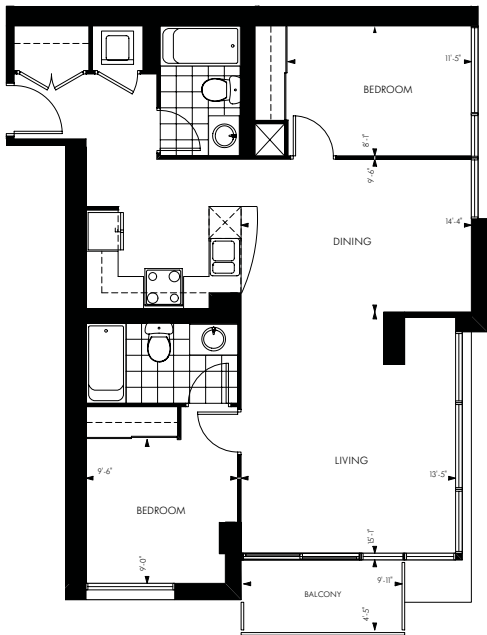

THE BLOOR SUITE

AVAILABLE ON FLOORS 2-5
SUITES 202 TO 502

910 sq. ft.

18 YORKVILLE

All dimensions are approximate. Sizes and specifications are subject to change without notice. E. & O. E.
All illustrations are artist's concept. Actual useable floor space varies from stated floor area.